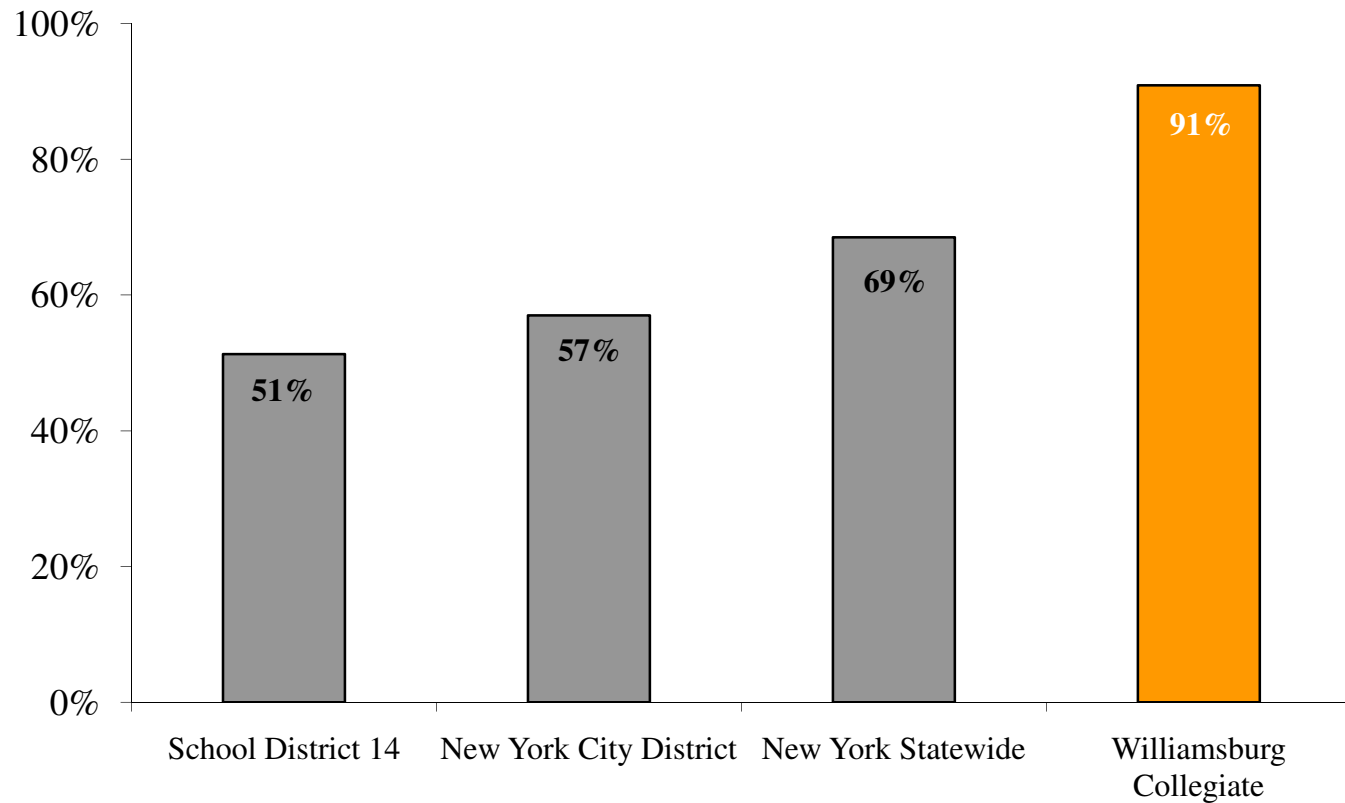

Williamsburg Collegiate – 8th Grade ELA

**Williamsburg Collegiate Charter School
2009 New York State ELA Exam
8th Grade (Class of 2013)
Percent of Students Scoring Advanced or Proficient**