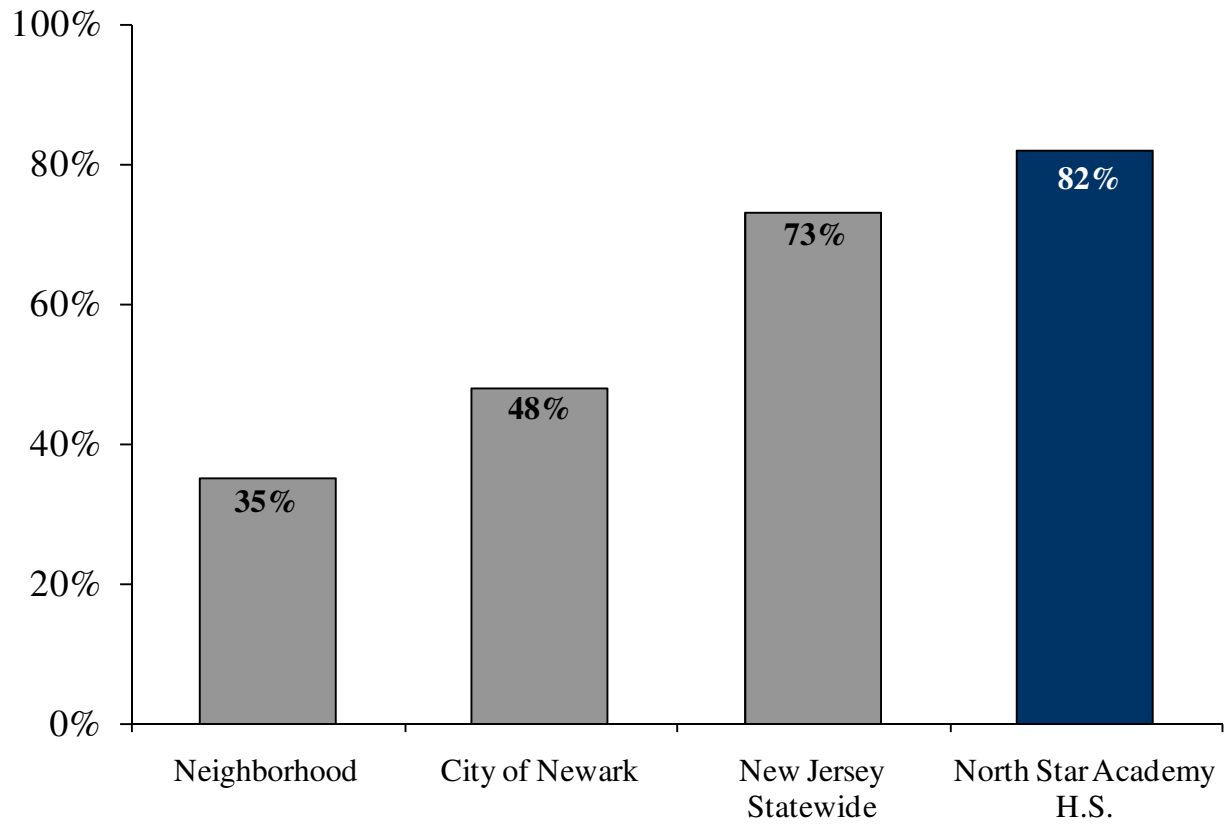

North Star Academy High School – 11th Grade Math

**North Star Academy High School
11th Grade (Class of 2009) Math
Percentage Advanced and Proficient**