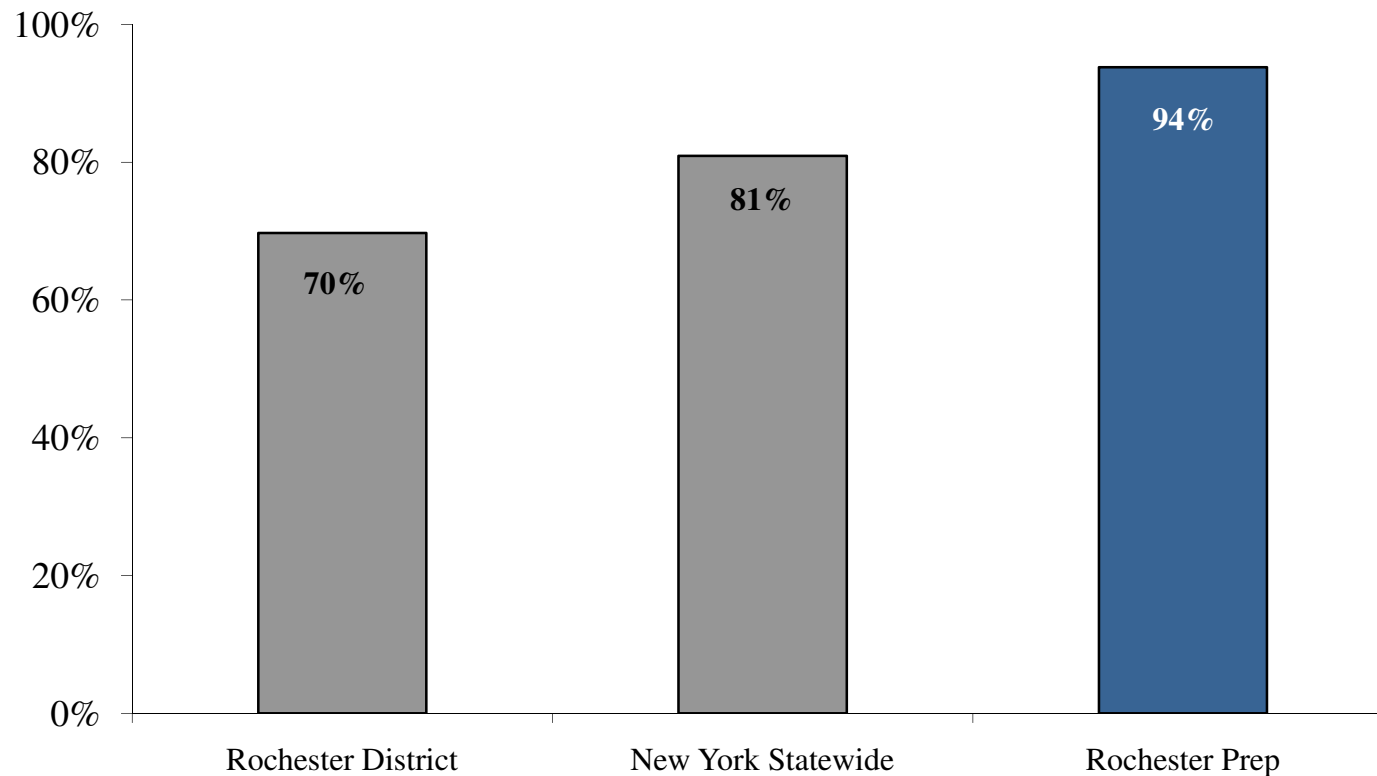

True North Rochester Prep – 6th Grade ELA

**True North Rochester Prep
2009 New York State ELA Exam
6th Grade (Class of 2015)
Percent of Students Scoring Advanced or Proficient**