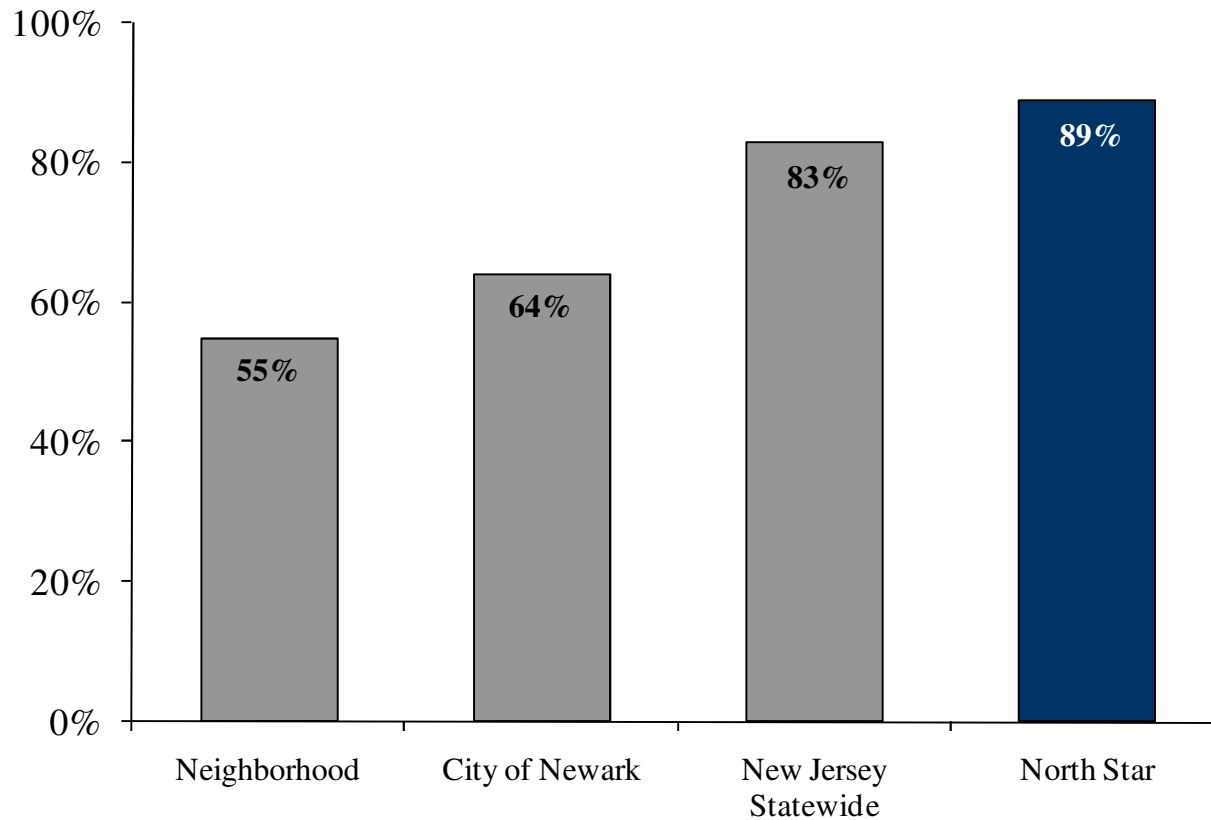

North Star Academy High School – 11th Grade ELA

**North Star Academy High School
11th Grade (Class of 2009) ELA
Percentage Advanced and Proficient**