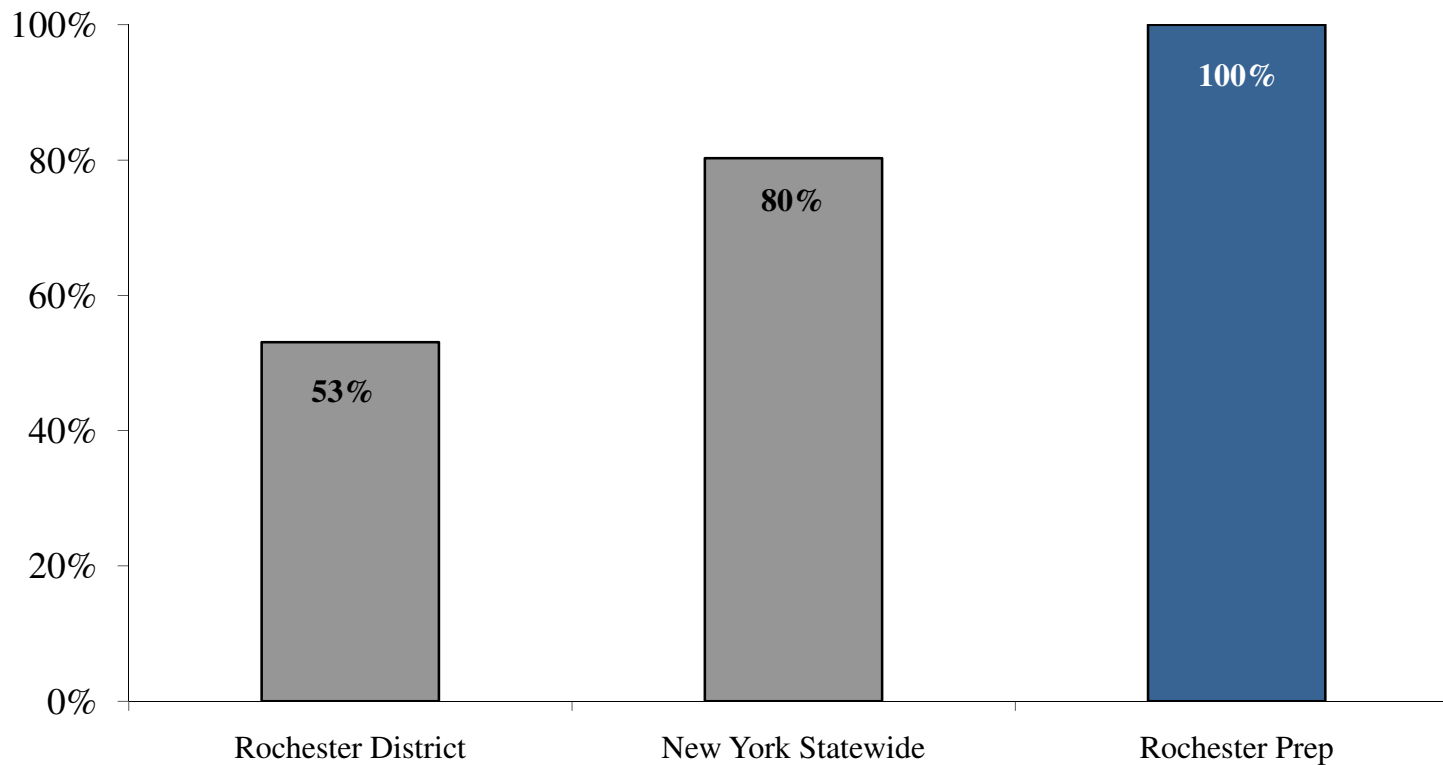

True North Rochester Prep – 7th Grade ELA

True North Rochester Prep
2009 New York State ELA Exam
7th Grade (Class of 2014)
Percent of Students Scoring Advanced or Proficient