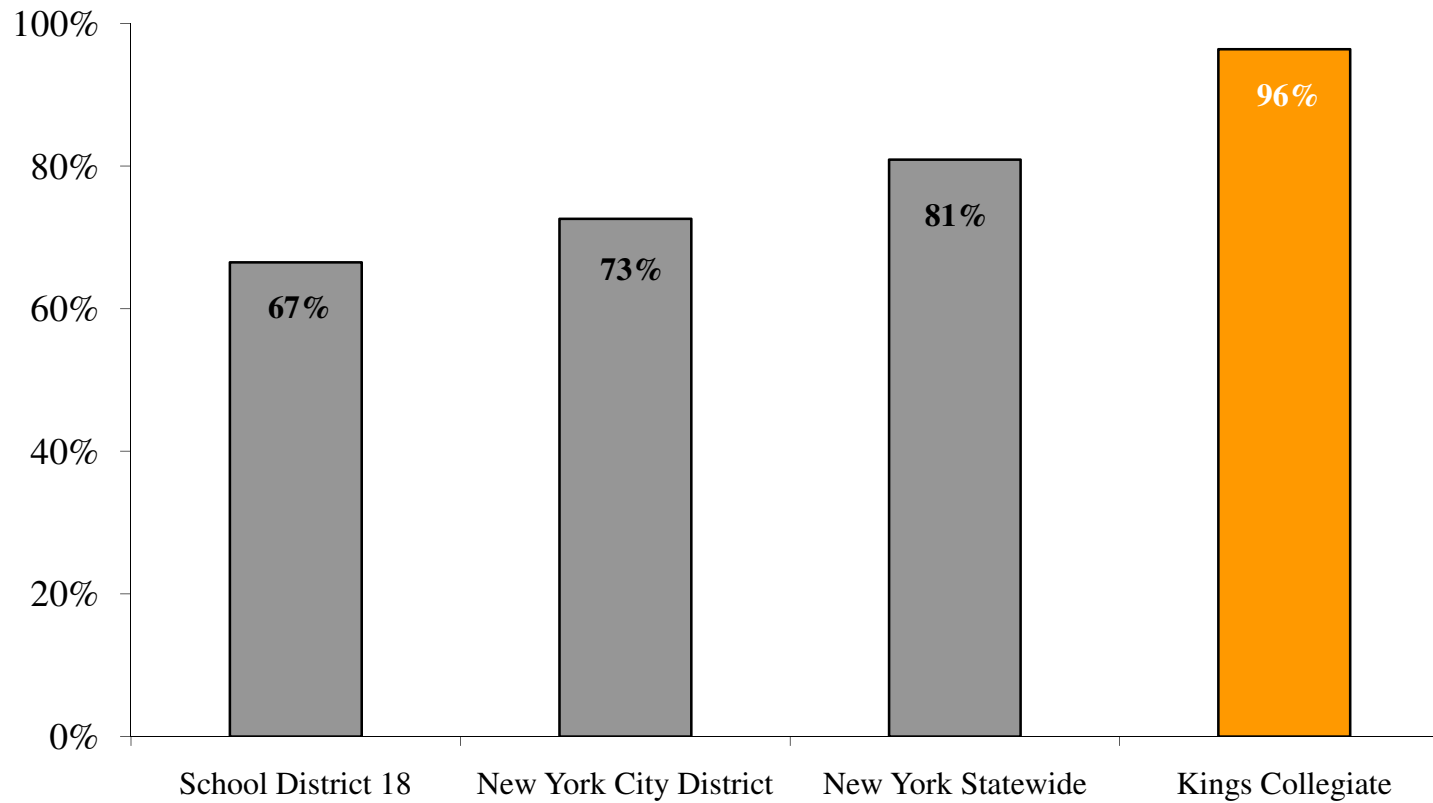

Kings Collegiate – 6th Grade ELA

**Kings Collegiate Charter School
2009 New York State ELA Exam
6th Grade (Class of 2015)
Percent of Students Scoring Advanced or Proficient**