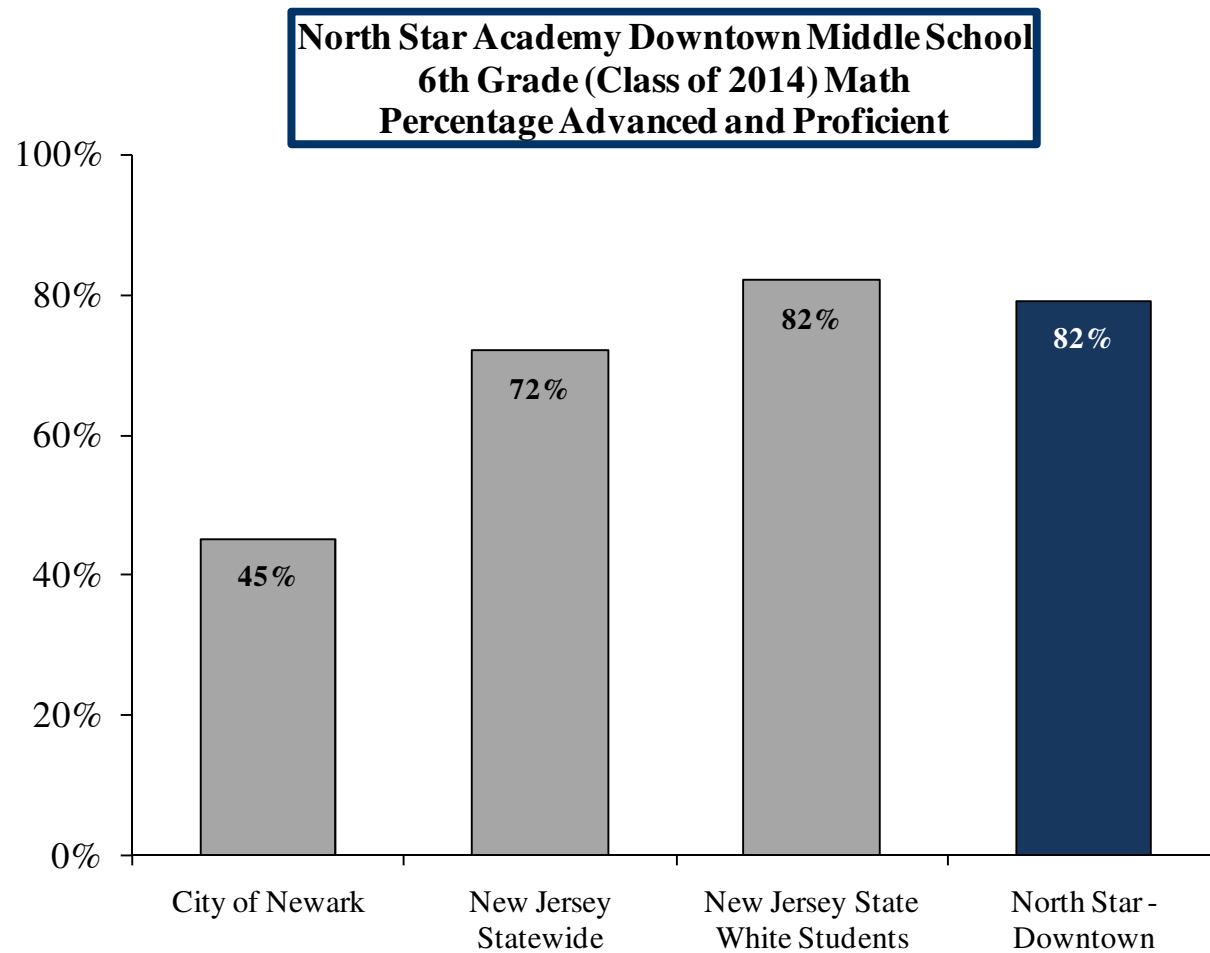

North Star Middle School, Downtown- 6th Grade Math