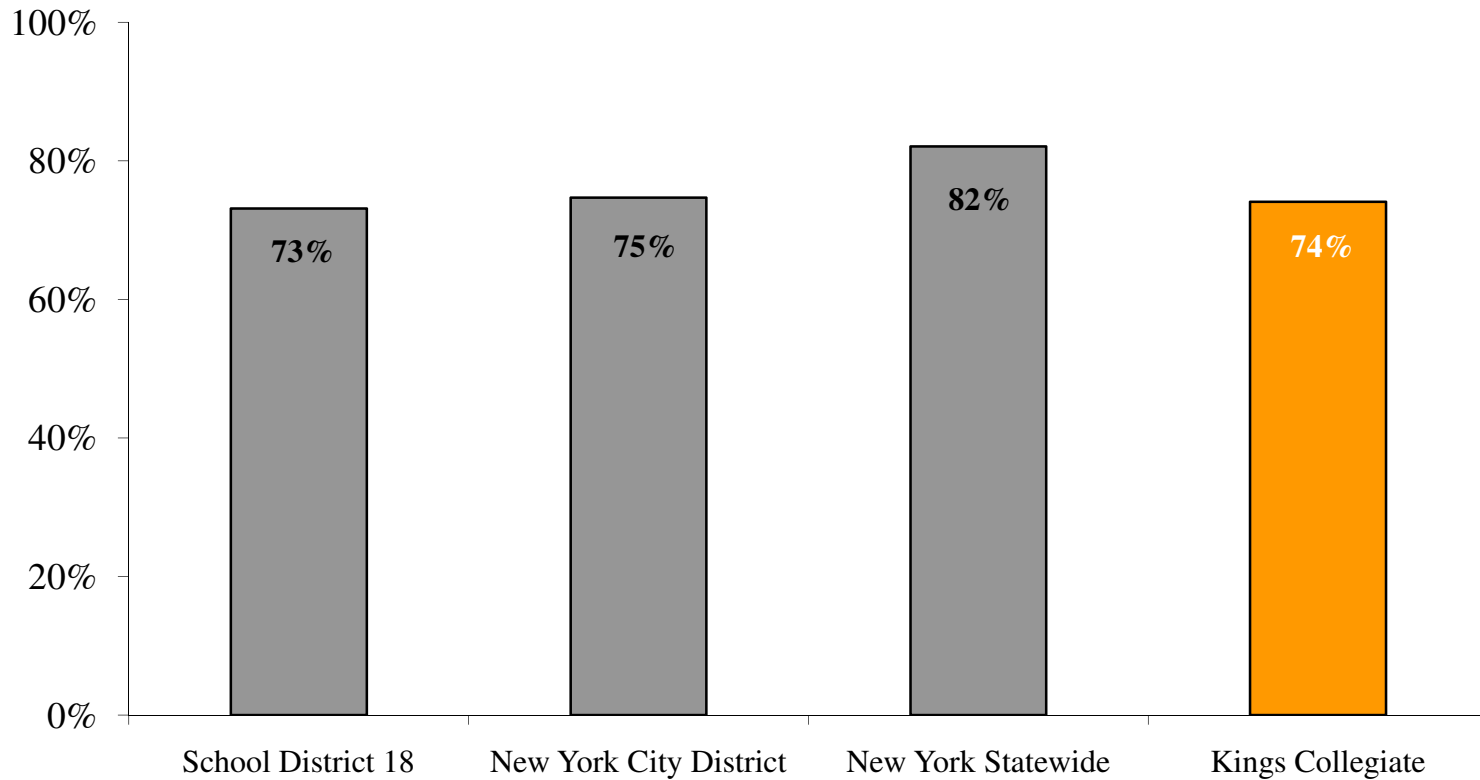

Kings Collegiate – 5th Grade ELA

**Kings Collegiate Charter School
2009 New York State ELA Exam
5th Grade (Class of 2016)
Percent of Students Scoring Advanced or Proficient**