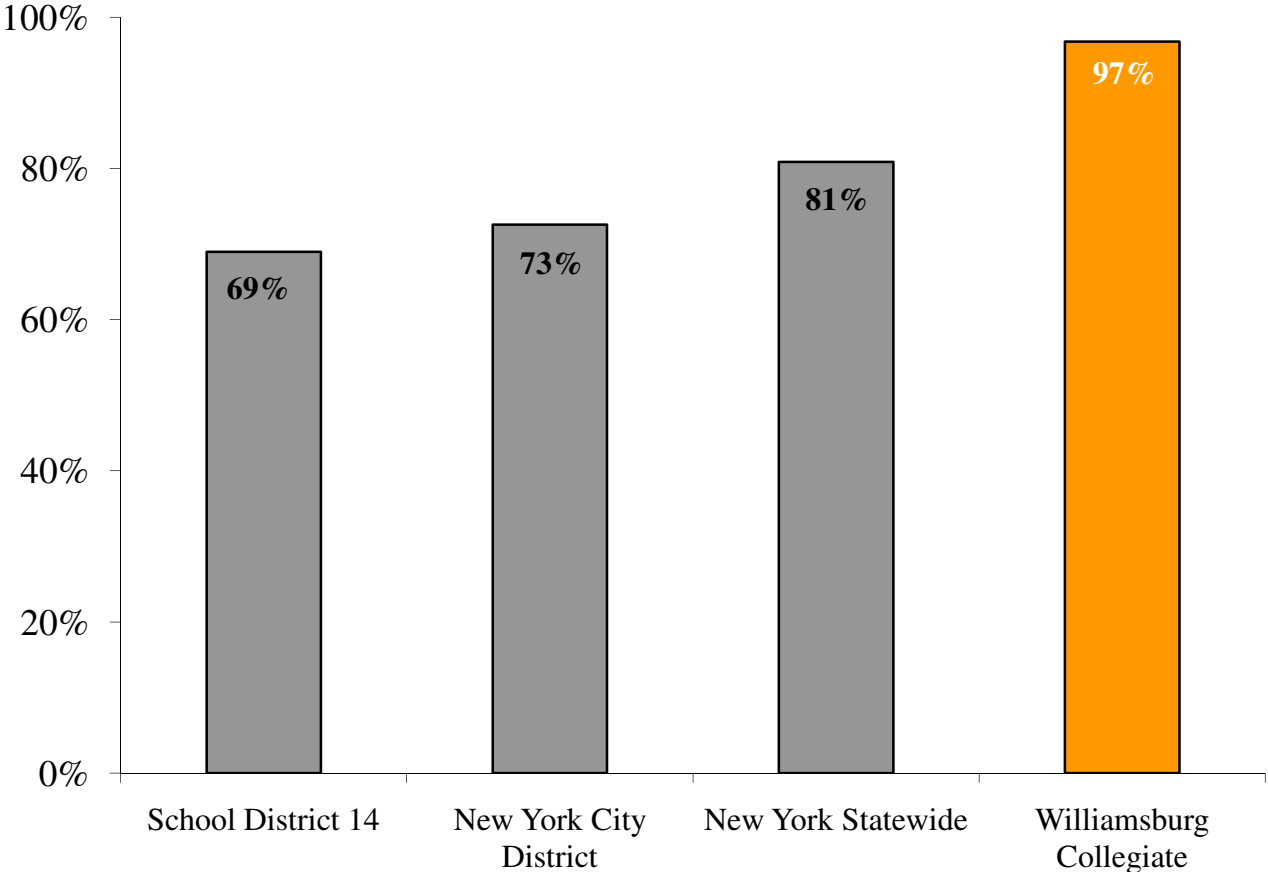

Williamsburg Collegiate – 6th Grade ELA

**Williamsburg Collegiate Charter School
2009 New York State ELA Exam
6th Grade (Class of 2015)
Percent of Students Scoring Advanced or Proficient**