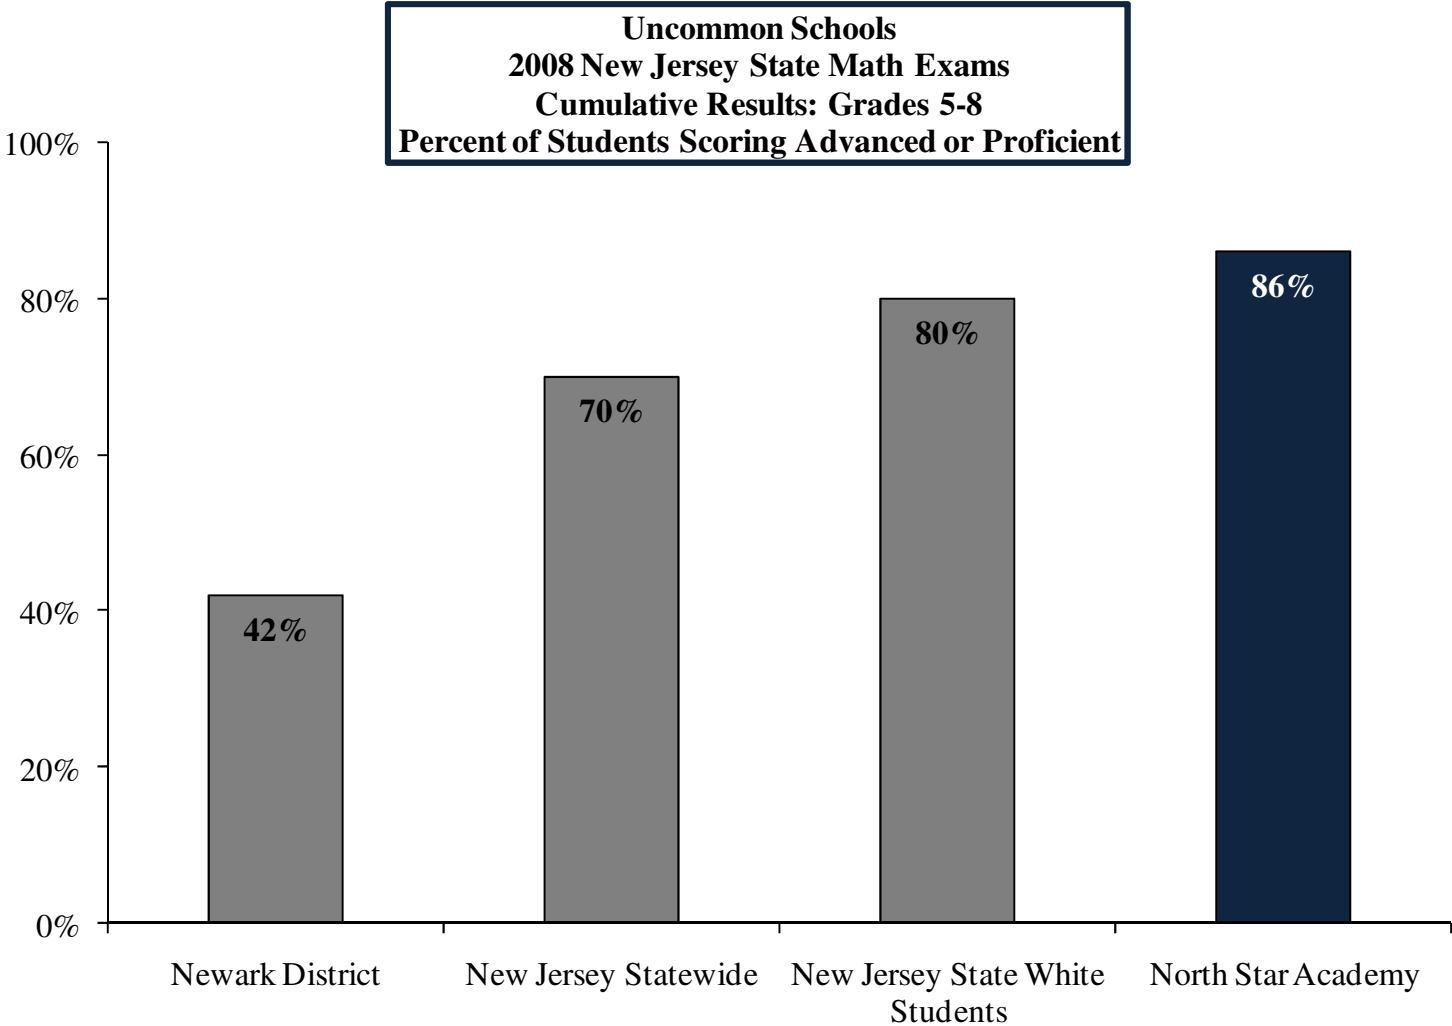

Closing the Achievement Gap in Math (NJ)