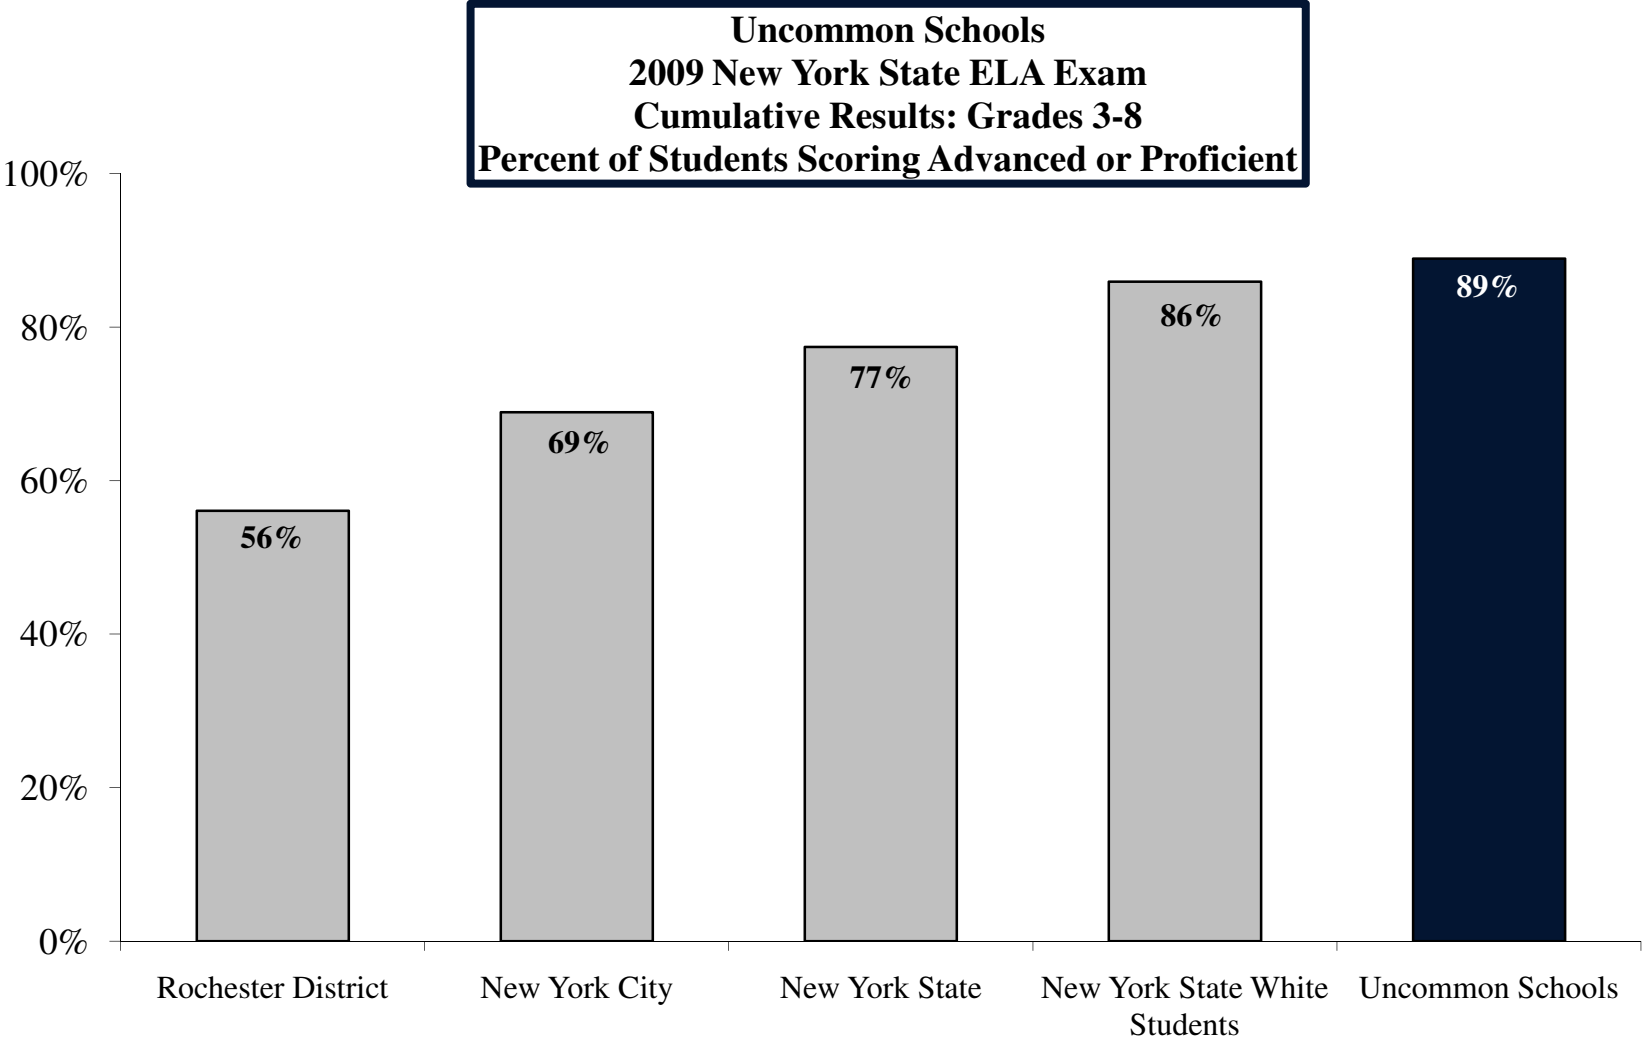

Closing the Achievement Gap in Literacy (NY)