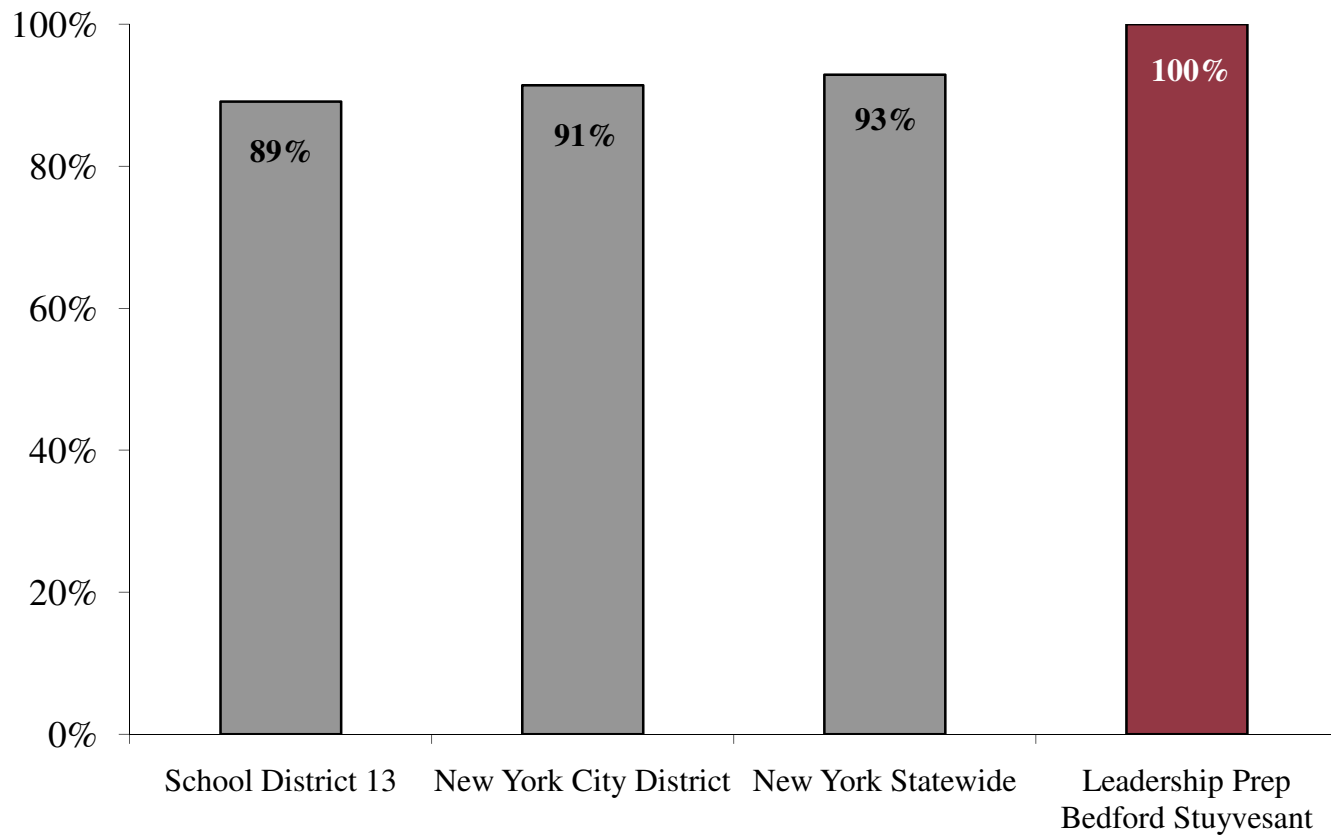

Leadership Prep Bedford Stuyvesant – 3rd Grade Math

**Leadership Preparatory Bedford Stuyvesant Charter School
2009 New York State Math Exam
3rd Grade (Class of 2018)
Percent of Students Scoring Advanced or Proficient**