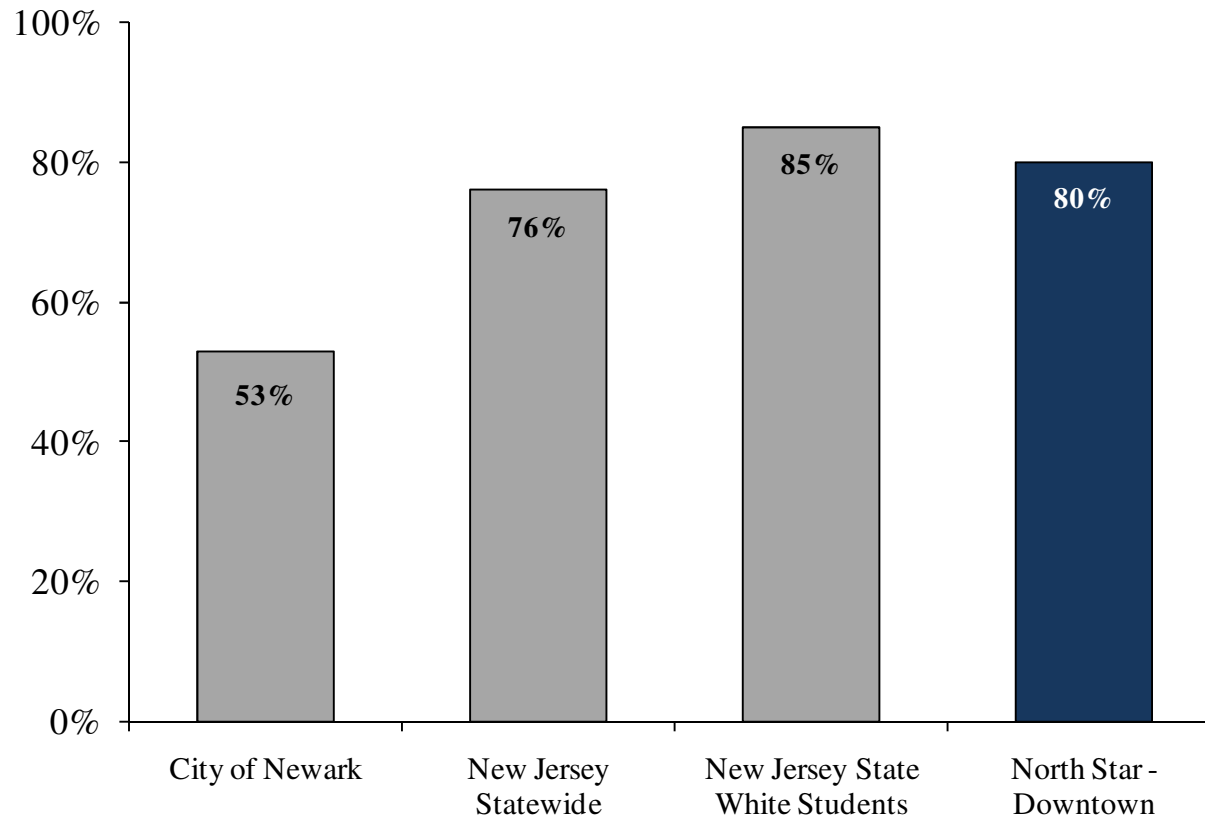

North Star Middle School, Downtown- 5th Grade Math

North Star Academy Downtown Middle School
5th Grade (Class of 2015) Math
Percentage Advanced and Proficient