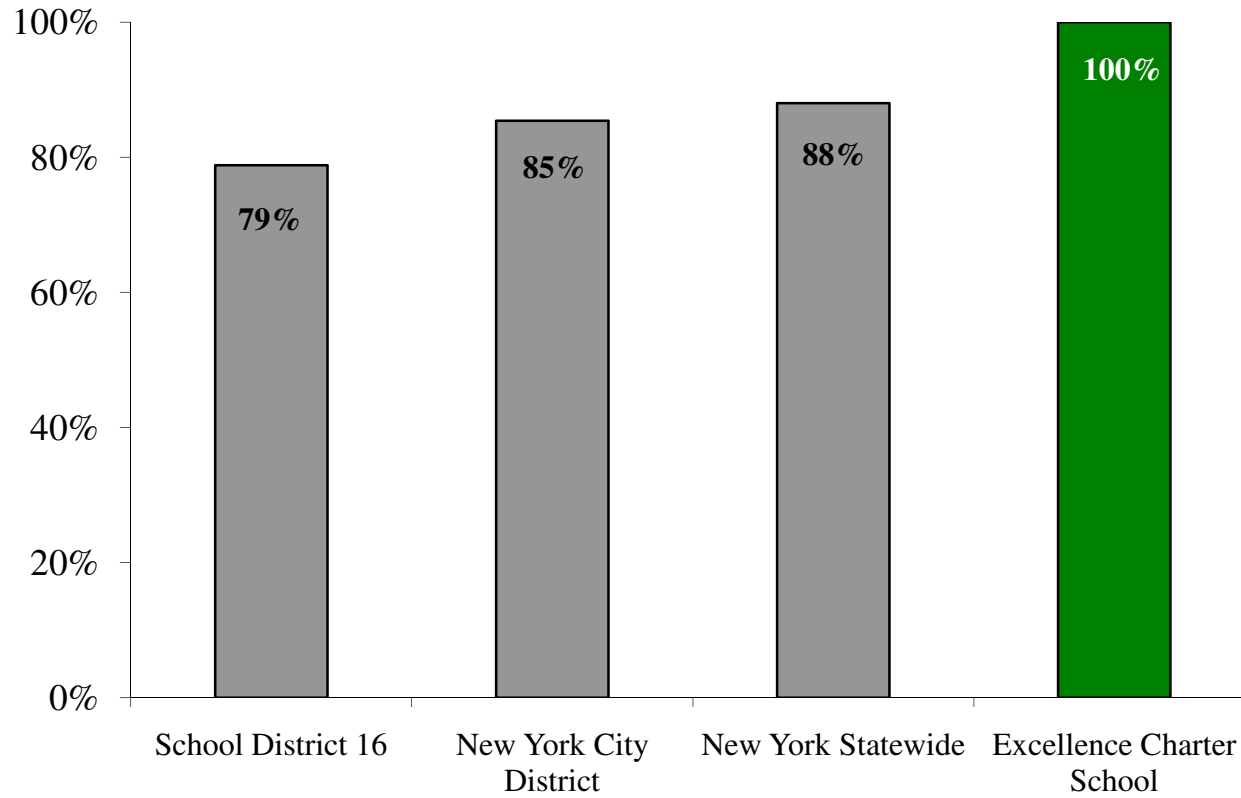

Excellence Boys Charter School – 5th Grade Math

**Excellence Boys Charter School
2009 New York State Math Exam
5th Grade (Class of 2016)
Percent of Students Scoring Advanced or Proficient**