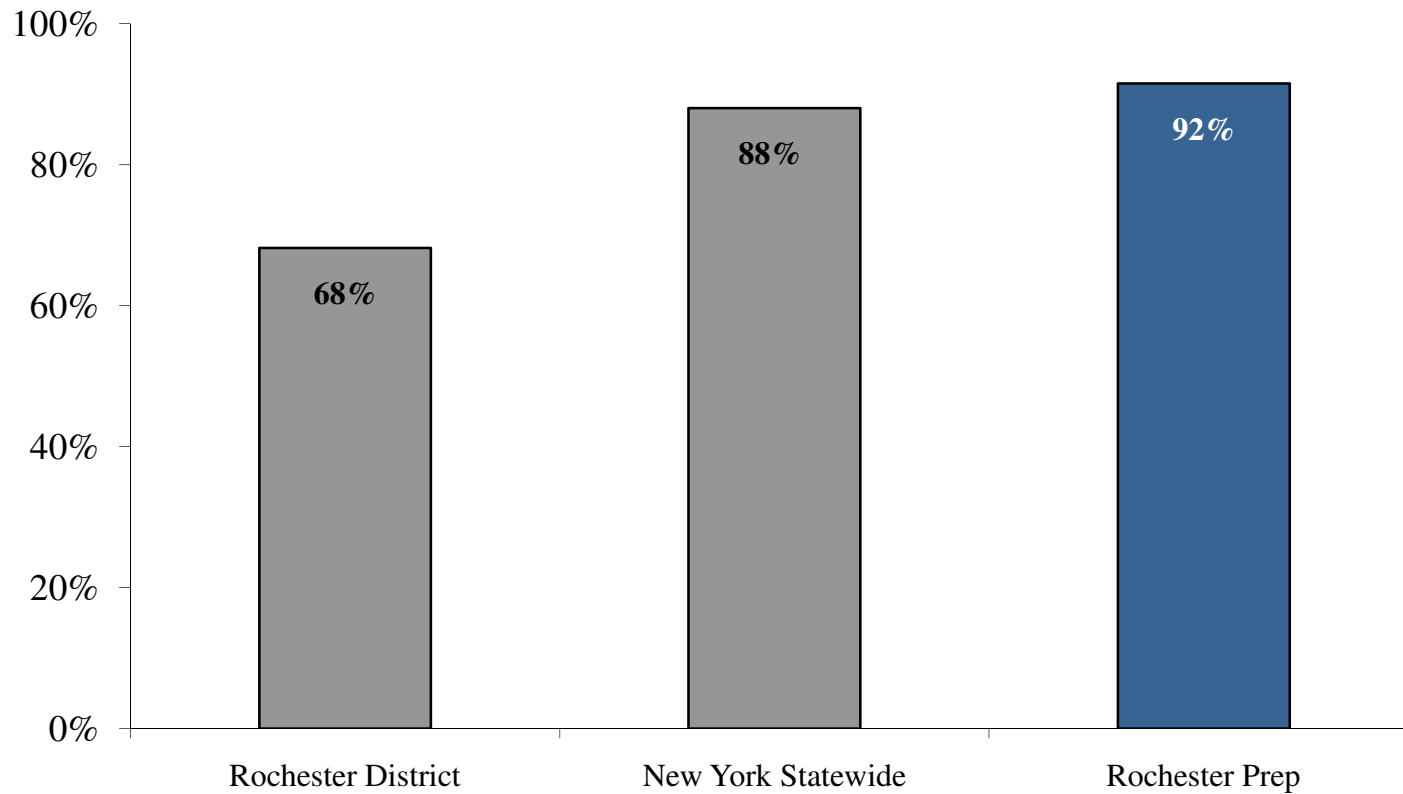

True North Rochester Prep – 5th Grade Math

**True North Rochester Prep
2009 New York State Math Exam
5th Grade (Class of 2016)
Percent of Students Scoring Advanced or Proficient**