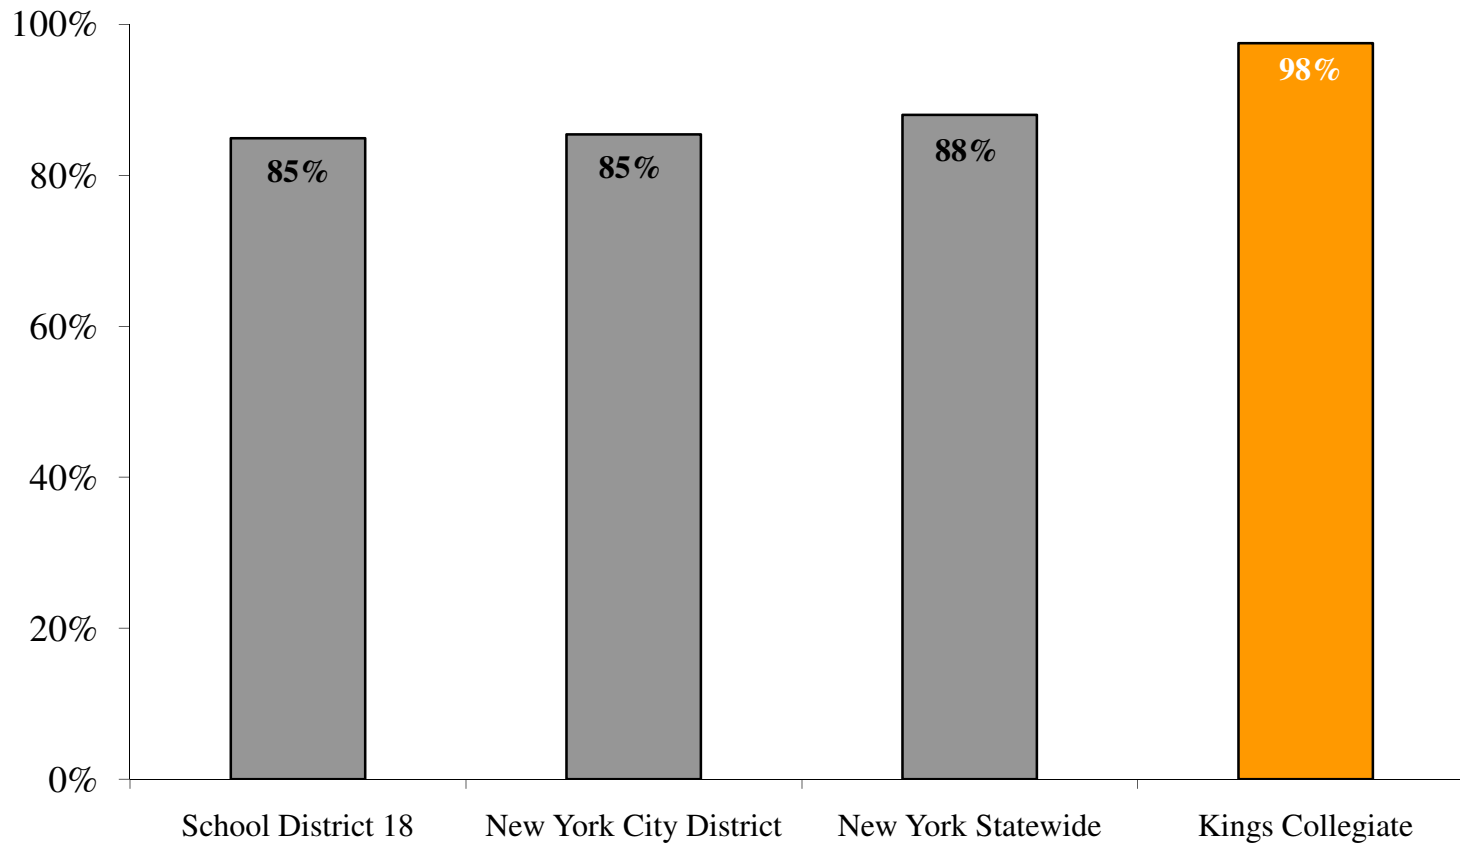

Kings Collegiate – 5th Grade Math

**Kings Collegiate Charter School
2009 New York State Math Exam
5th Grade (Class of 2016)
Percent of Students Scoring Advanced or Proficient**