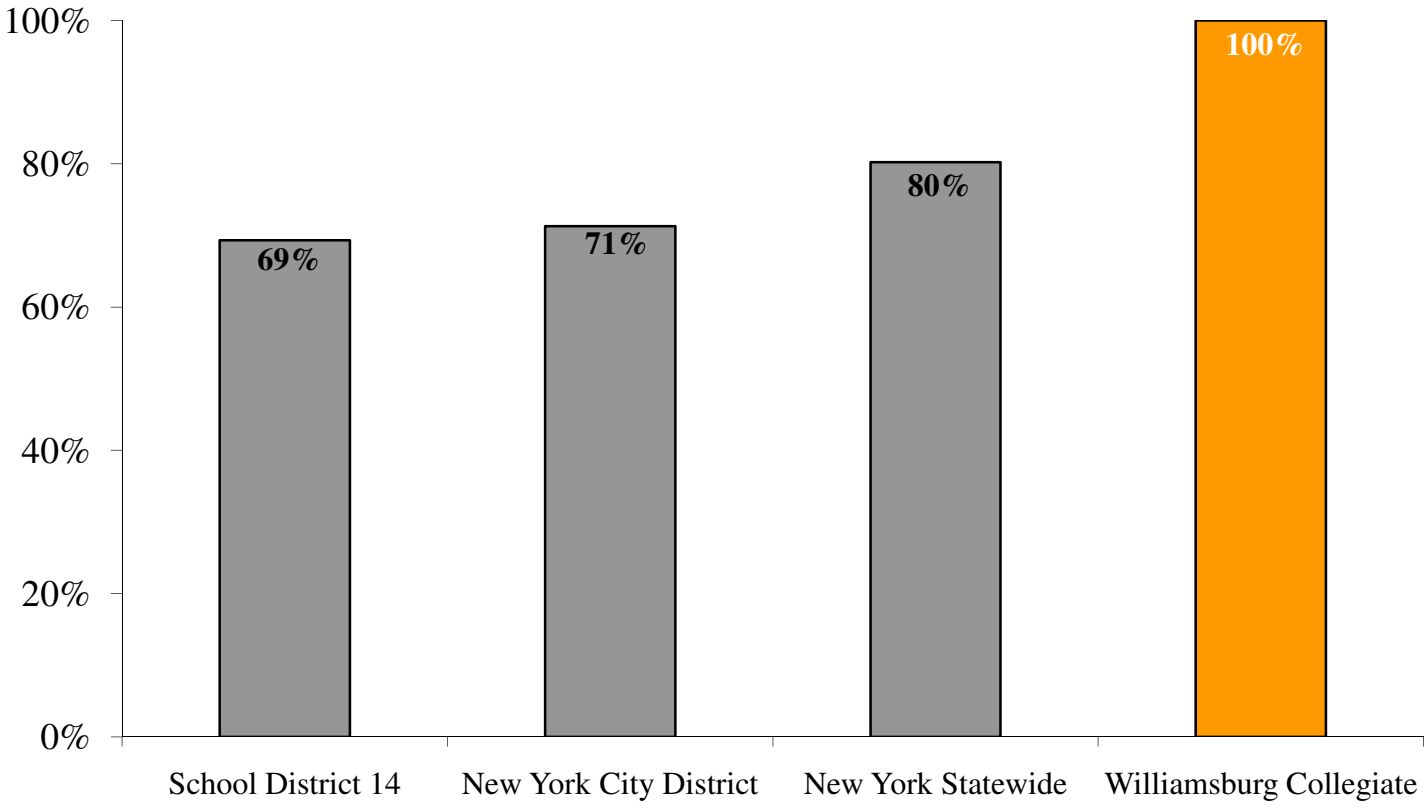

Williamsburg Collegiate – 8th Grade Math

**Williamsburg Collegiate Charter School
2009 New York State Math Exam
8th Grade (Class of 2013)
Percent of Students Scoring Advanced or Proficient**