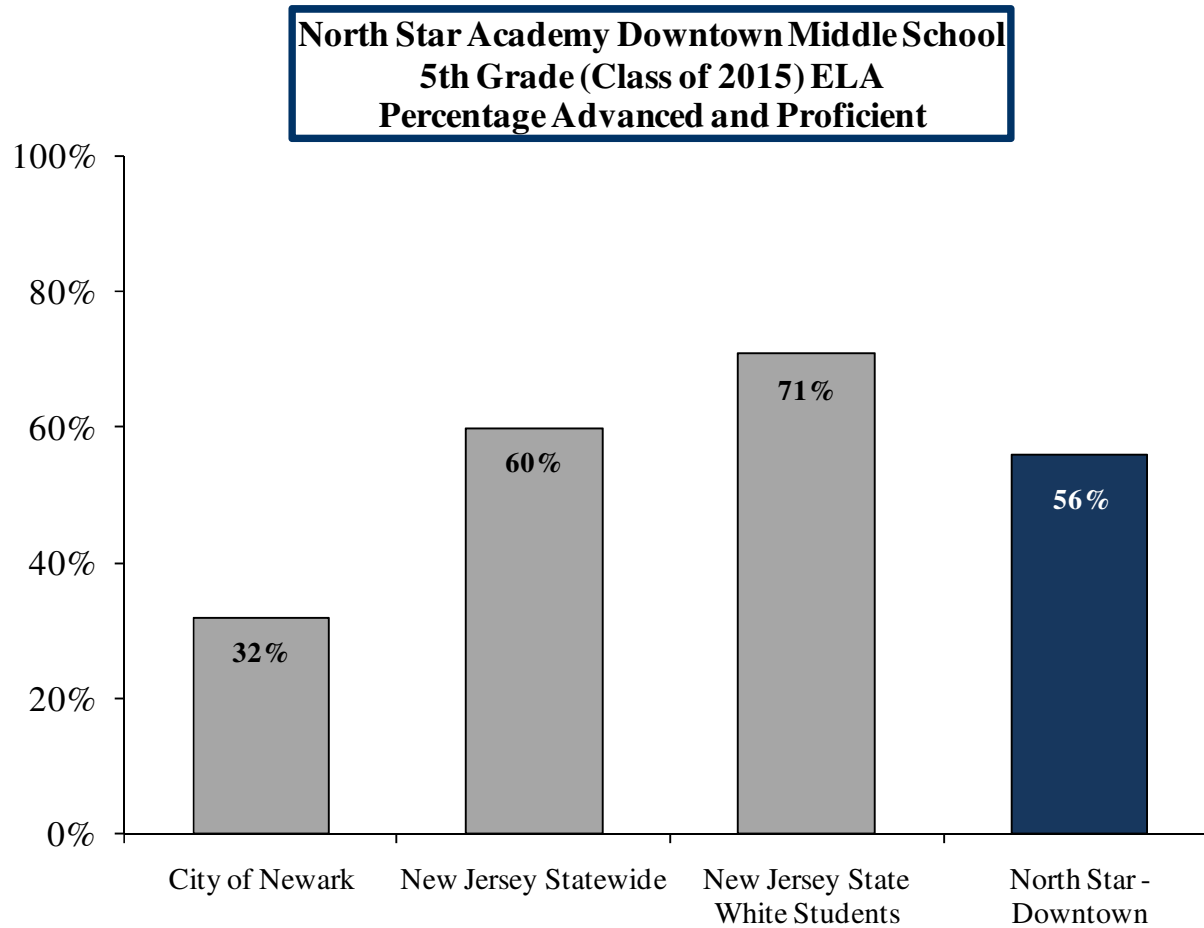

North Star Middle School, Downtown- 5th Grade ELA