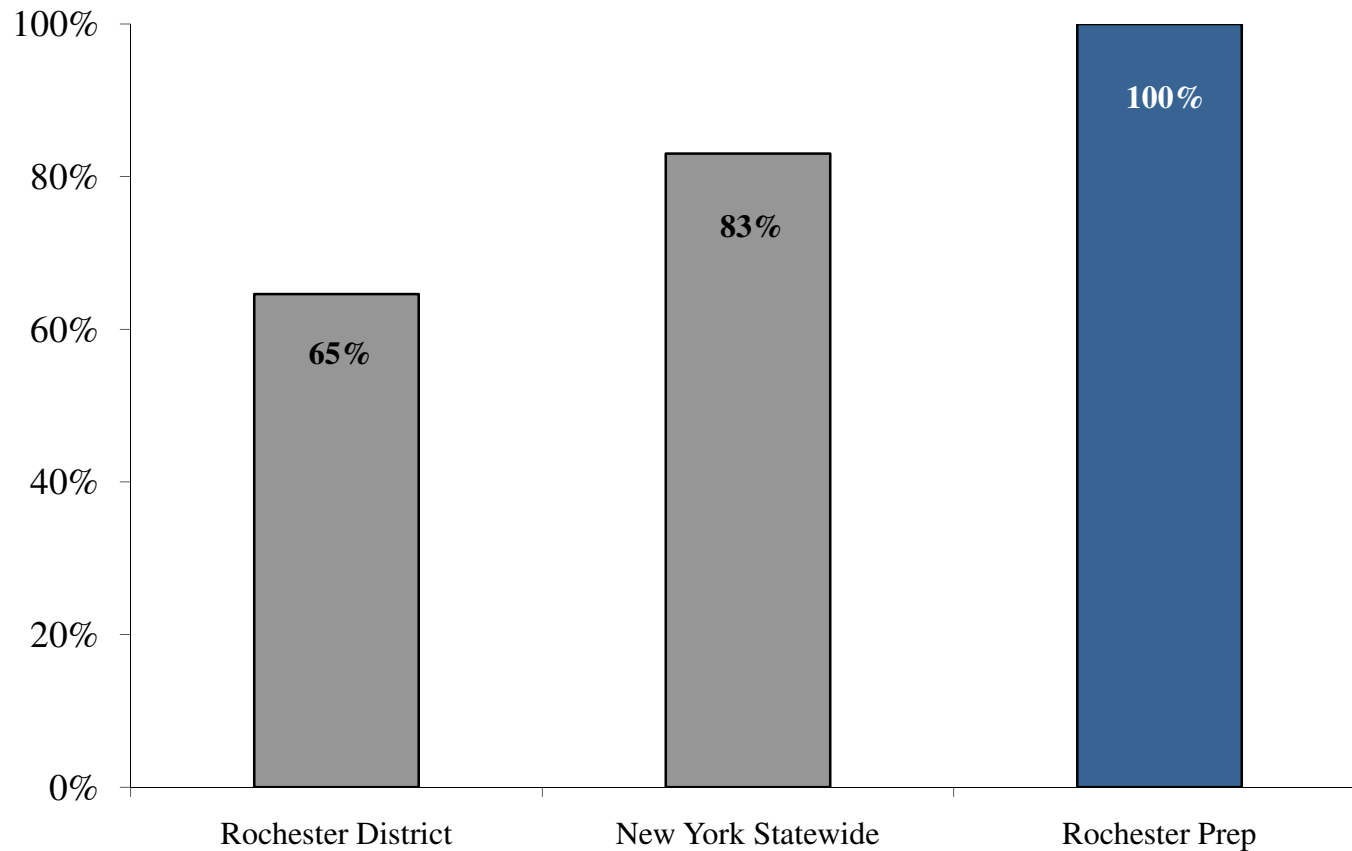

True North Rochester Prep – 6th Grade Math

**True North Rochester Prep
2009 New York State Math Exam
6th Grade (Class of 2015)
Percent of Students Scoring Advanced or Proficient**