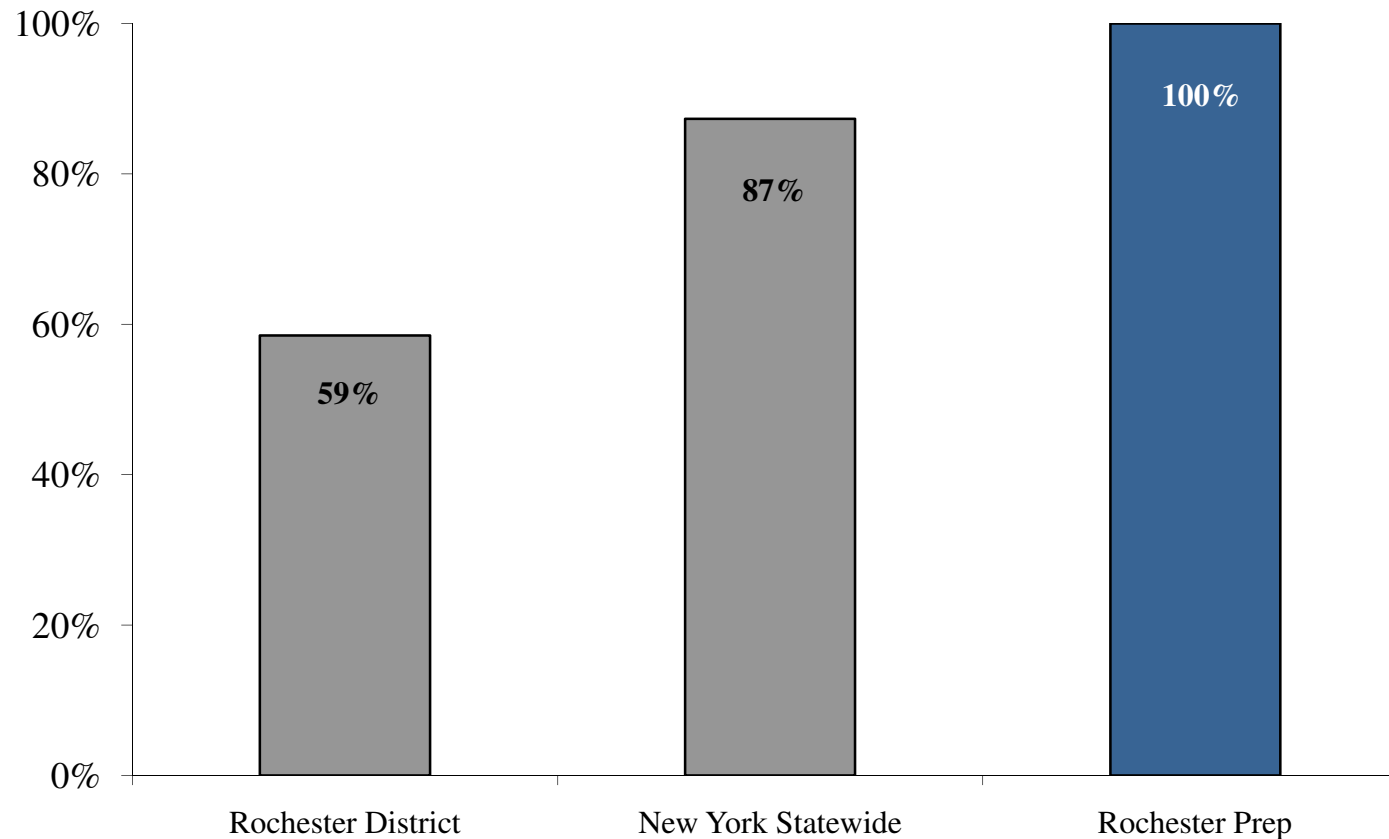

True North Rochester Prep – 7th Grade Math

True North Rochester Prep
2009 New York State Math Exam
7th Grade (Class of 2014)
Percent of Students Scoring Advanced or Proficient