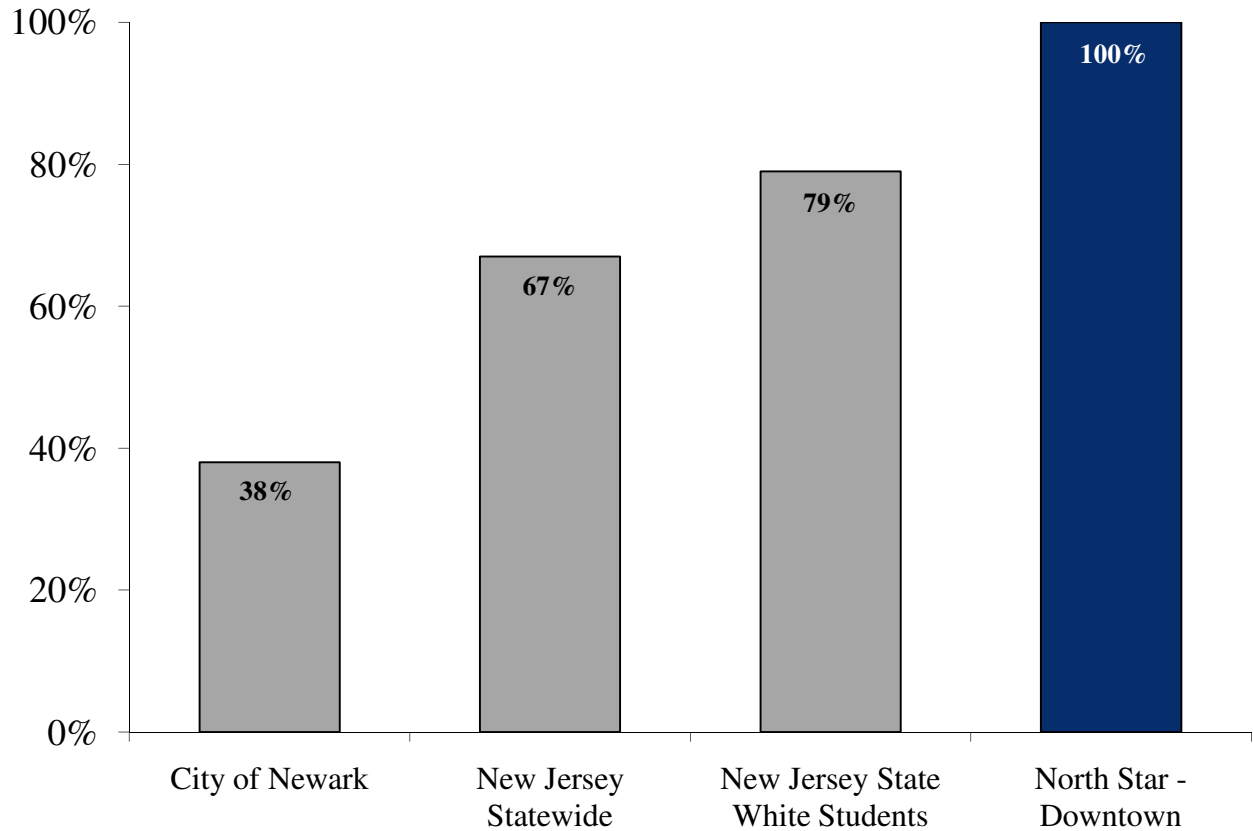

North Star Middle School, Downtown- 8th Grade Math

**North Star Academy Downtown Middle School
8th Grade (Class of 2012) Math
Percentage Advanced and Proficient**