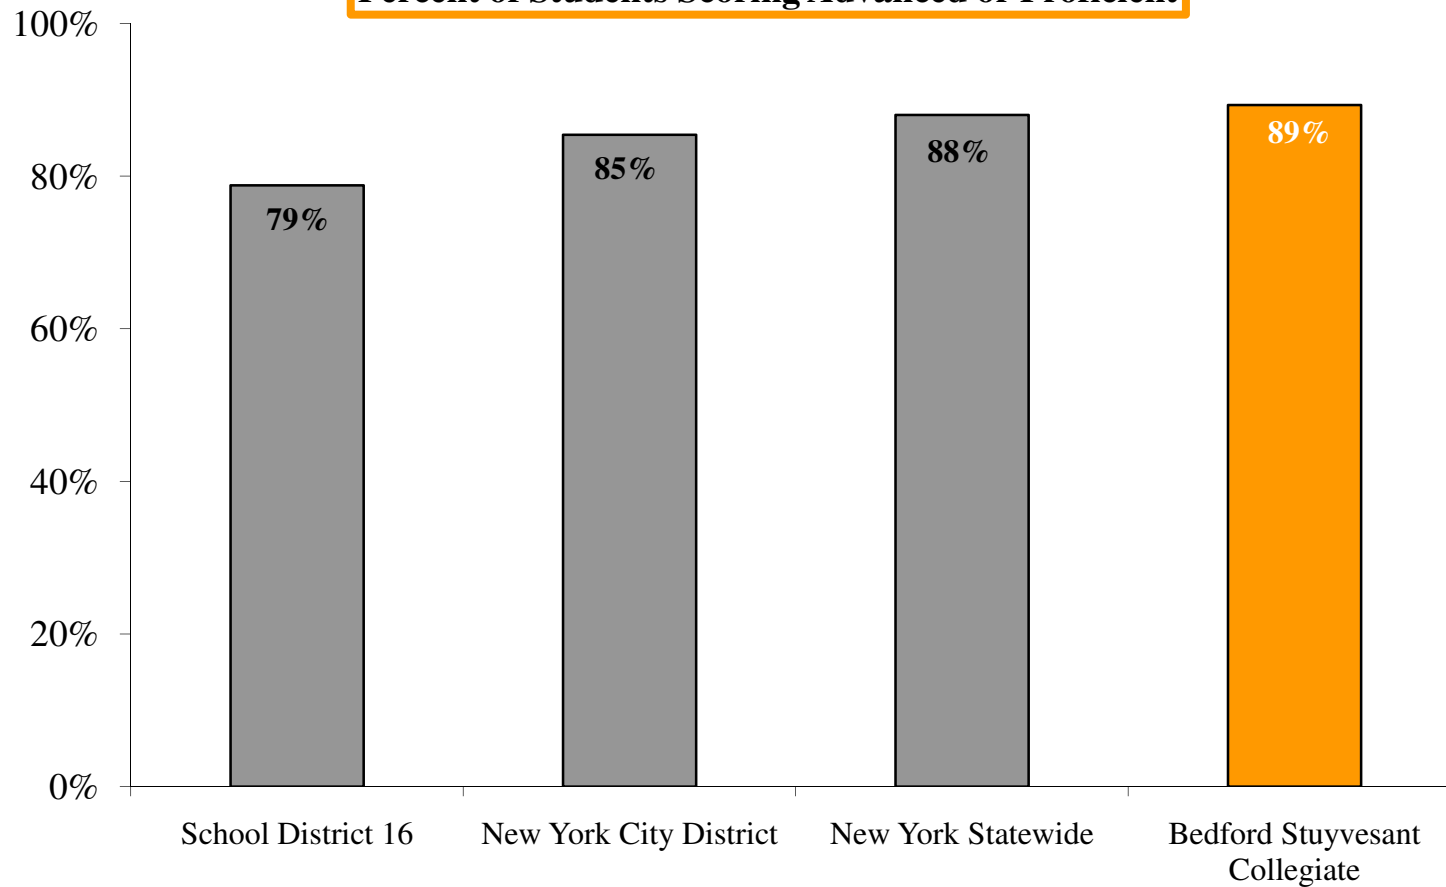

Bedford Stuyvesant Collegiate – 5th Grade Math

**Bedford Stuyvesant Collegiate Charter School
2009 New York State Math Exam
5th Grade (Class of 2016)
Percent of Students Scoring Advanced or Proficient**