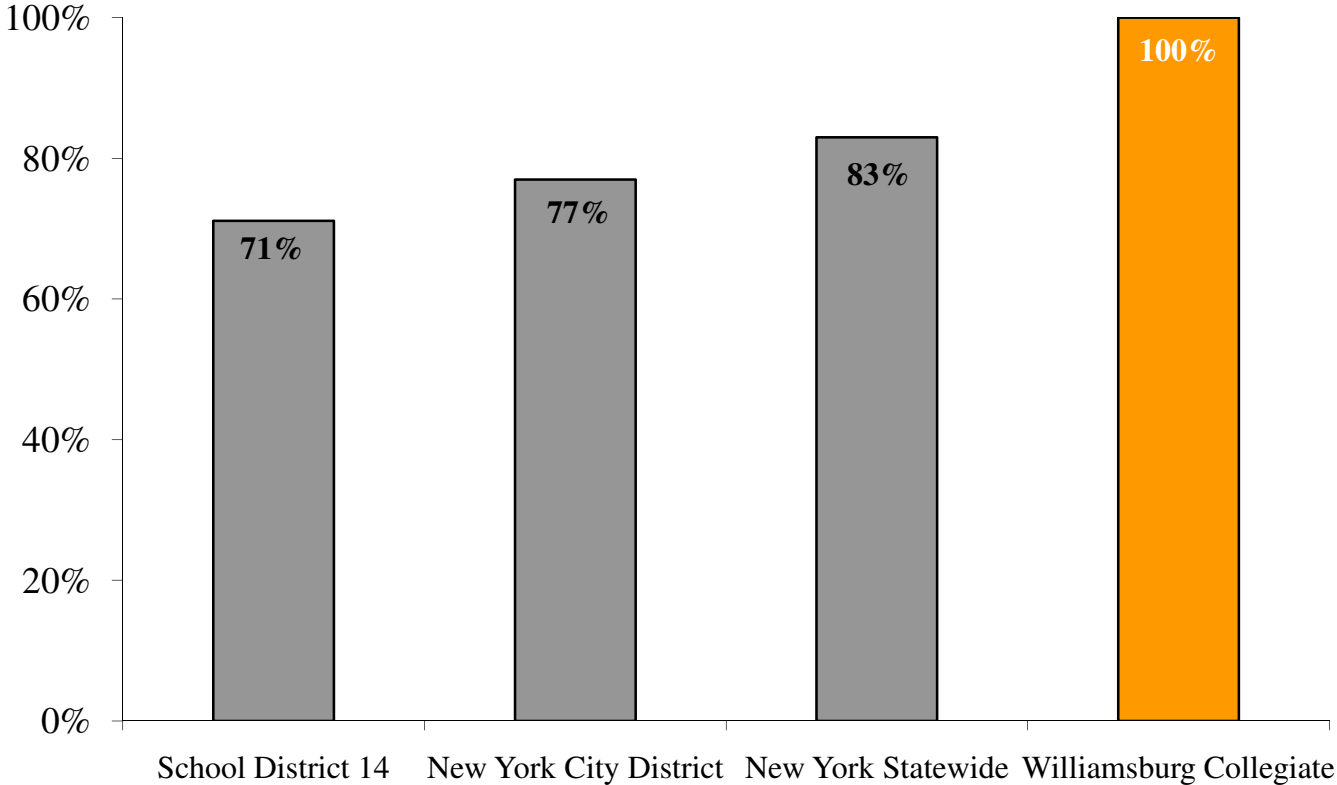

Williamsburg Collegiate – 6th Grade Math

**Williamsburg Collegiate Charter School
2009 New York State Math Exam
6th Grade (Class of 2015)
Percent of Students Scoring Advanced or Proficient**