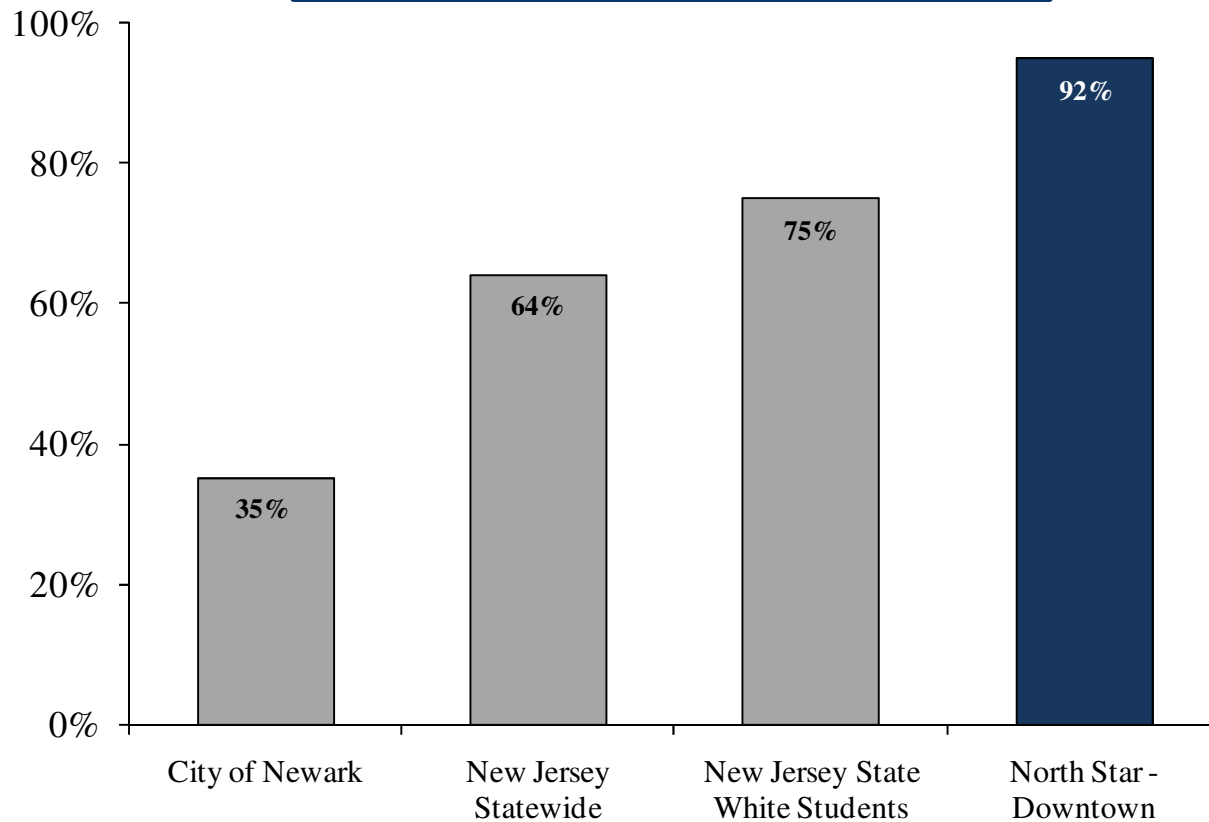

North Star Middle School, Downtown- 7th Grade Math

North Star Academy Downtown Middle School
7th Grade (Class of 2013) Math
Percentage Advanced and Proficient