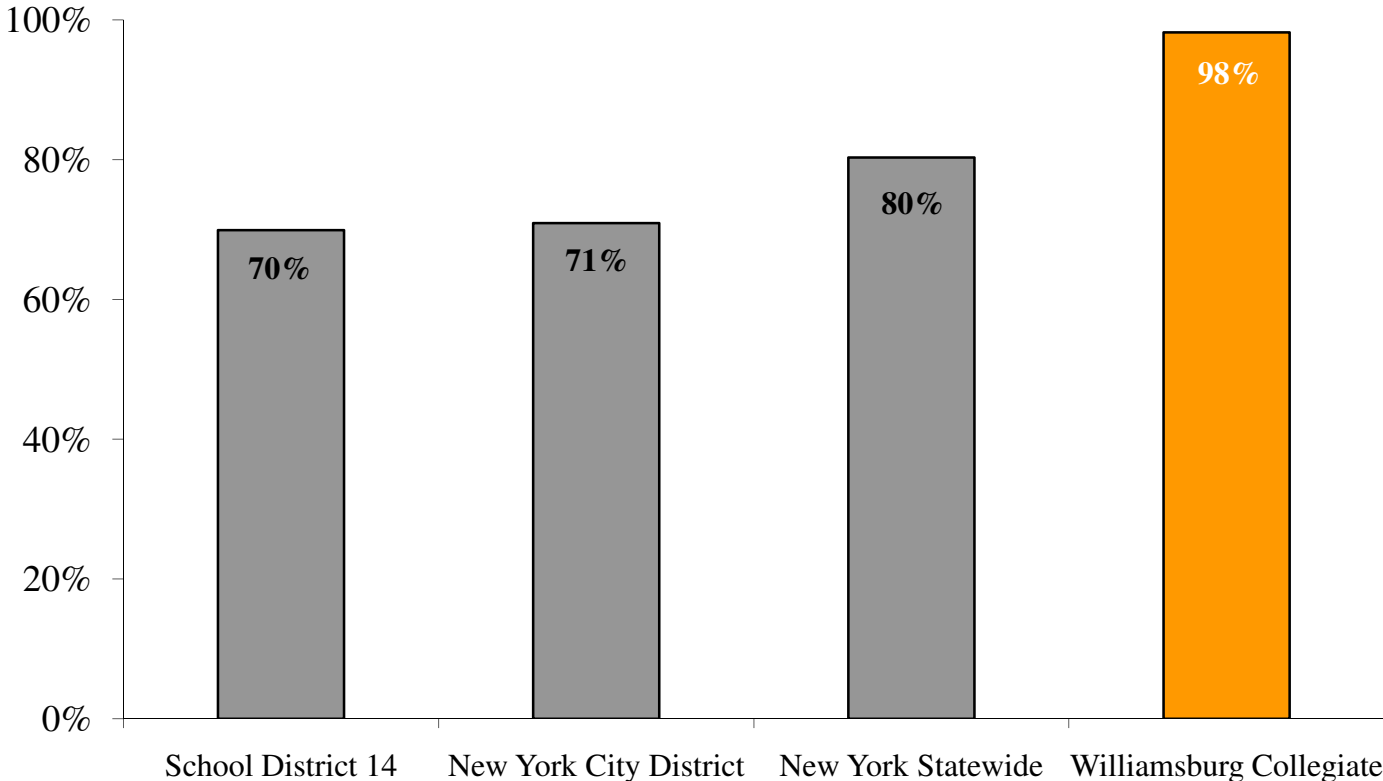

Williamsburg Collegiate – 7th Grade ELA

**Williamsburg Collegiate Charter School
2009 New York State ELA Exam
7th Grade (Class of 2014)
Percent of Students Scoring Advanced or Proficient**