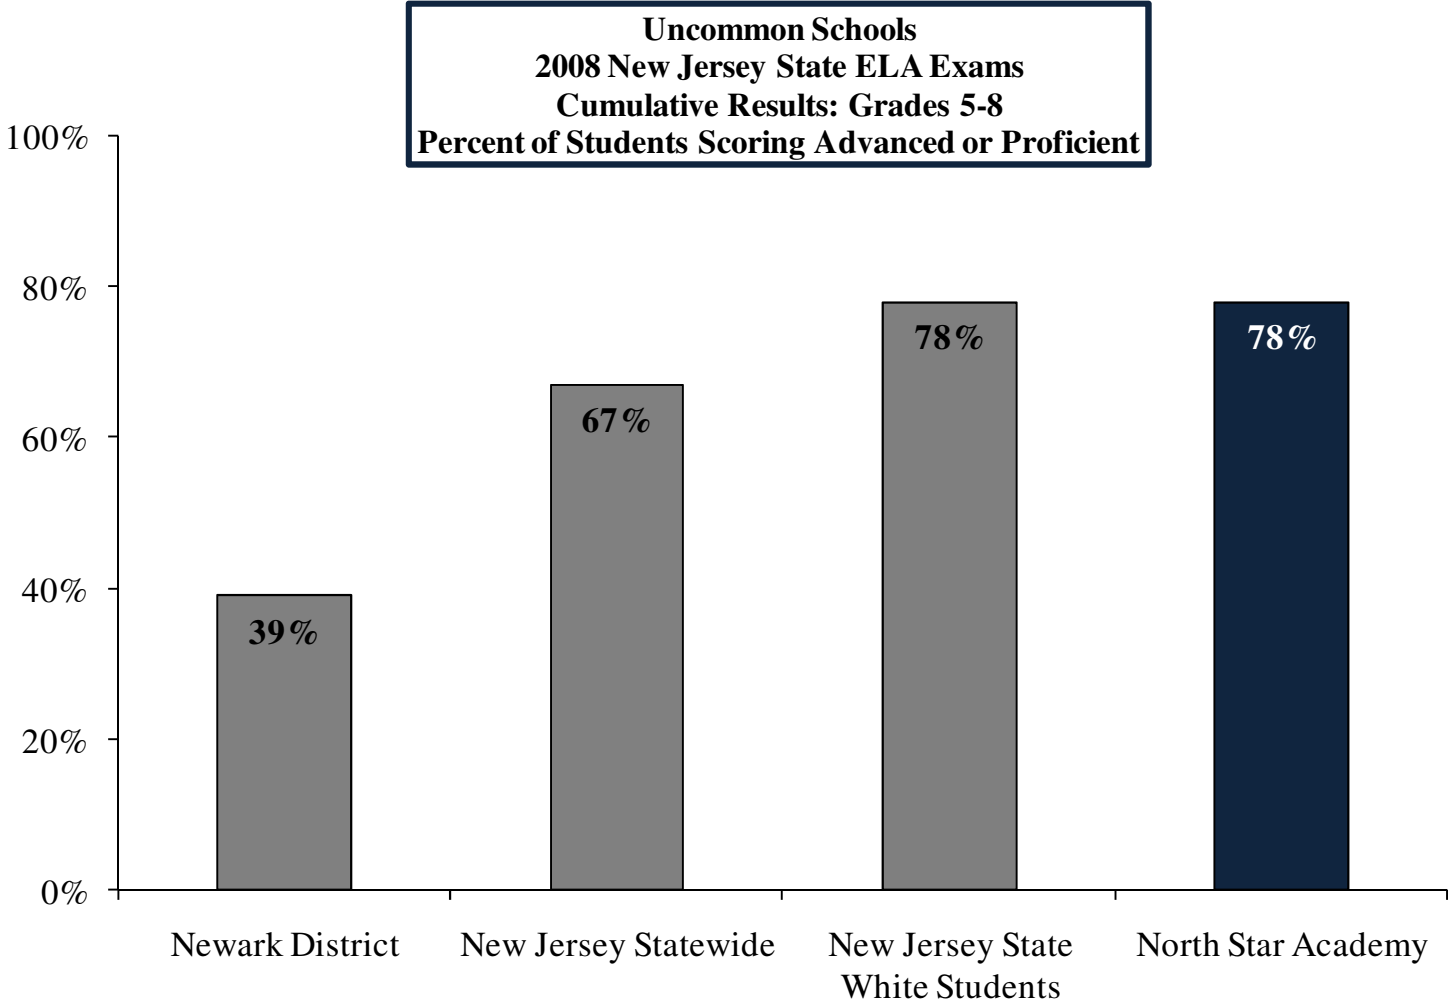

Closing the Achievement Gap in Literacy (NJ)