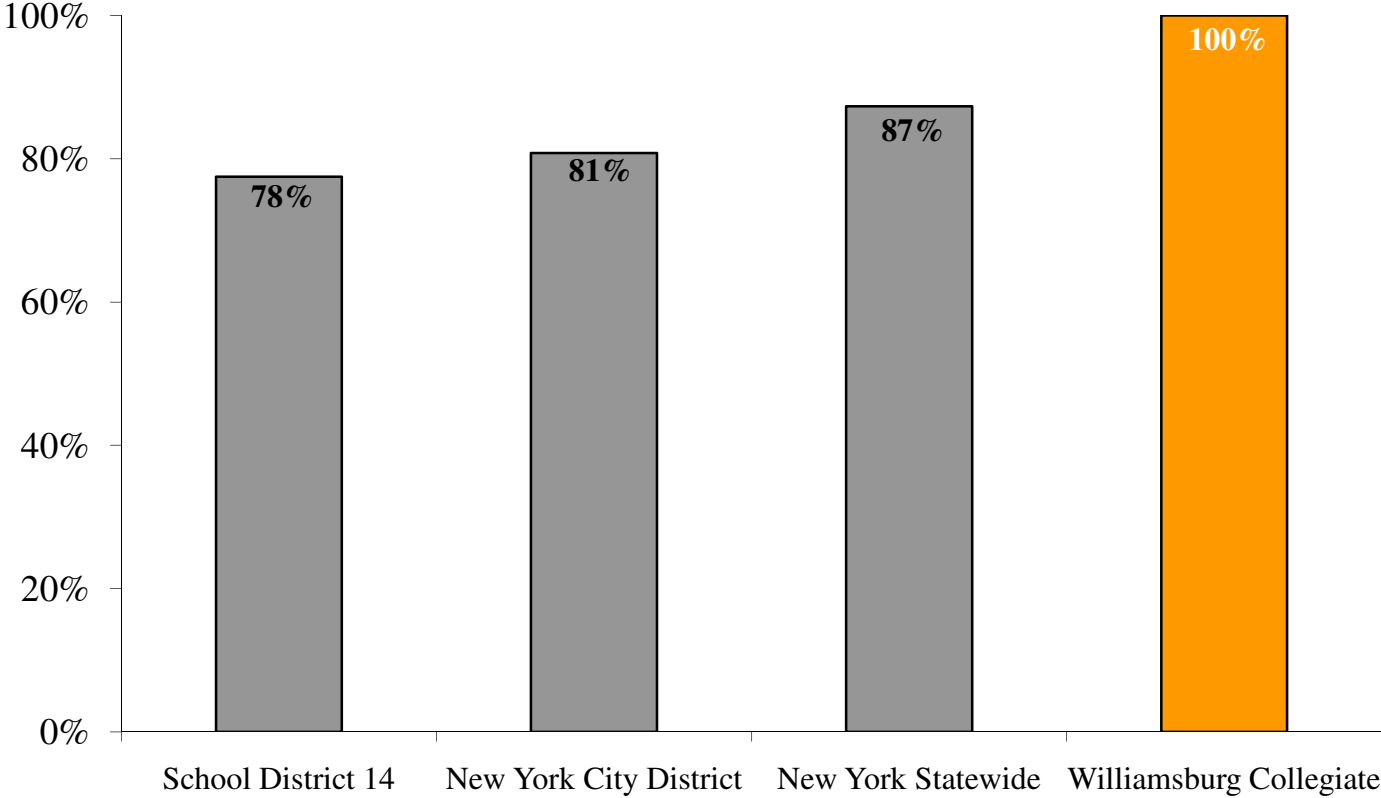

Williamsburg Collegiate – 7th Grade Math

**Williamsburg Collegiate Charter School
2009 New York State Exam
7th Grade (Class of 2014)
Percent of Students Scoring Advanced or Proficient**