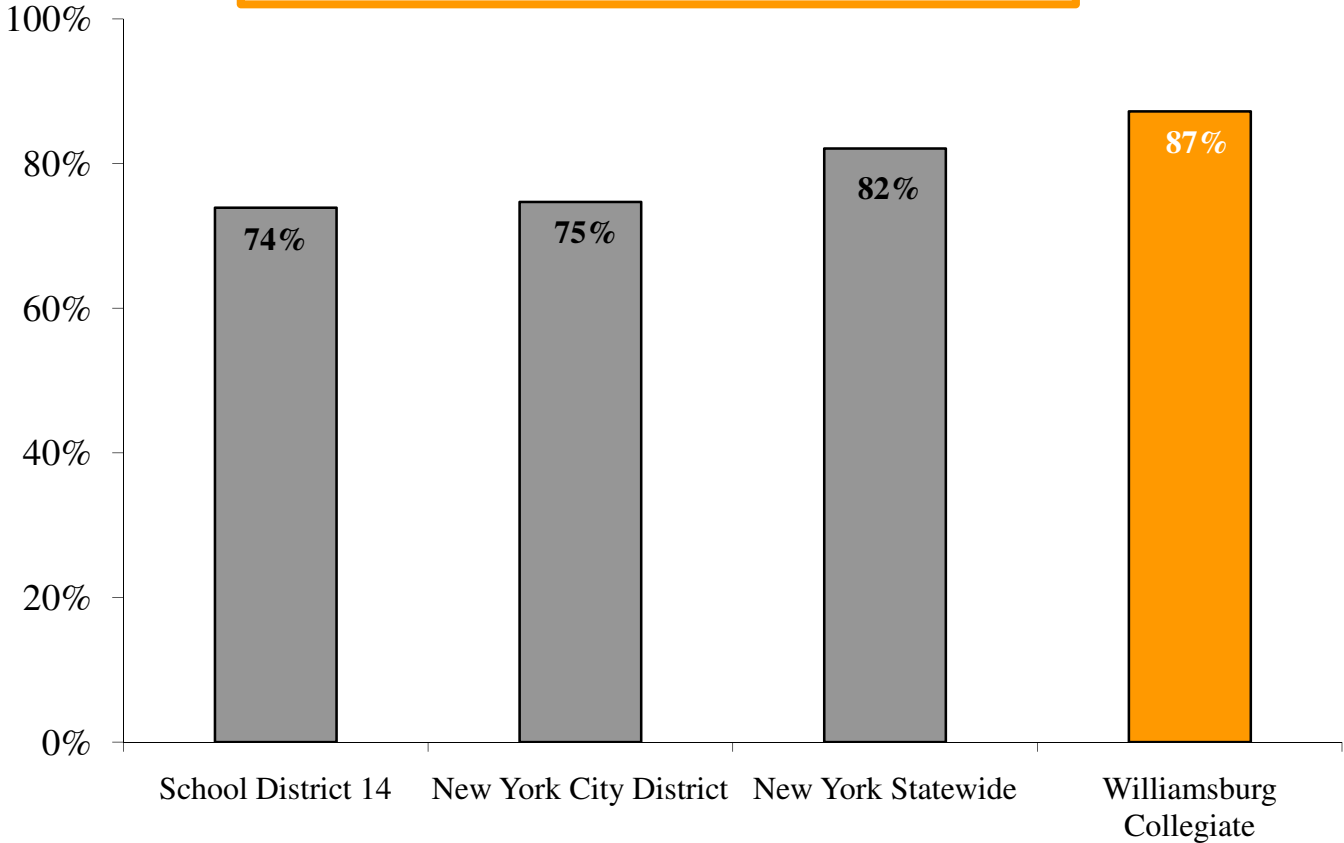

Williamsburg Collegiate – 5th Grade ELA

**Williamsburg Collegiate Charter School
2009 New York State ELA Exam
5th Grade (Class of 2016)
Percent of Students Scoring Advanced or Proficient**