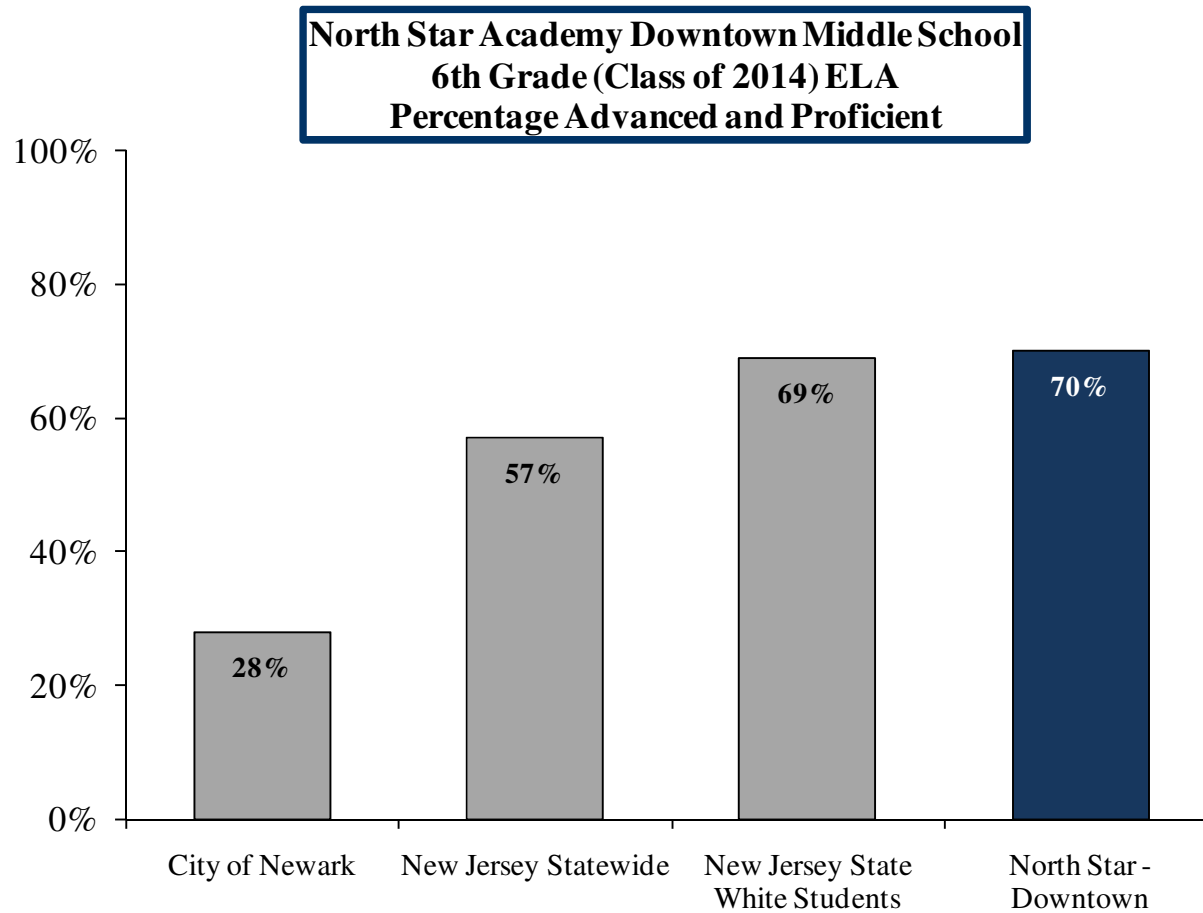

North Star Middle School, Downtown- 6th Grade ELA