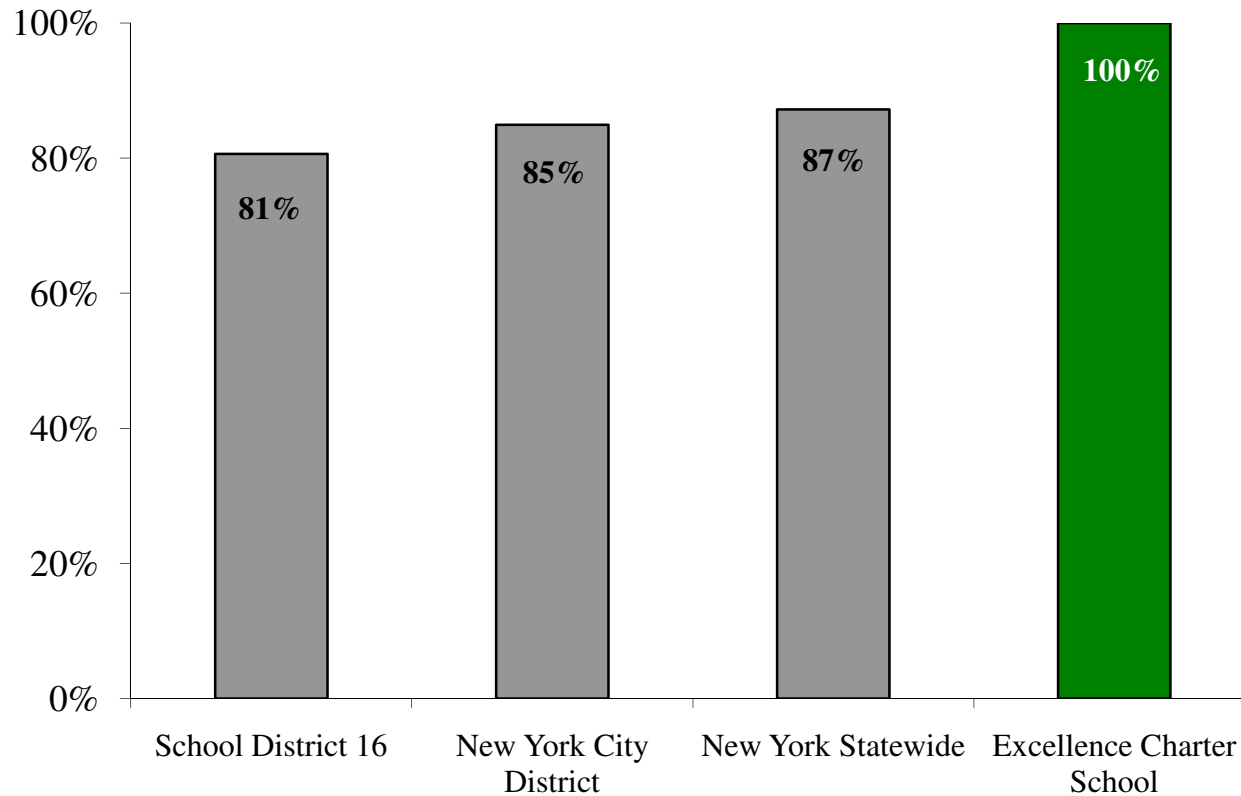

Excellence Boys Charter School – 4th Grade Math

**Excellence Boys Charter School
2009 New York State Math Exam
4th Grade (Class of 2017)
Percent of Students Scoring Advanced or Proficient**