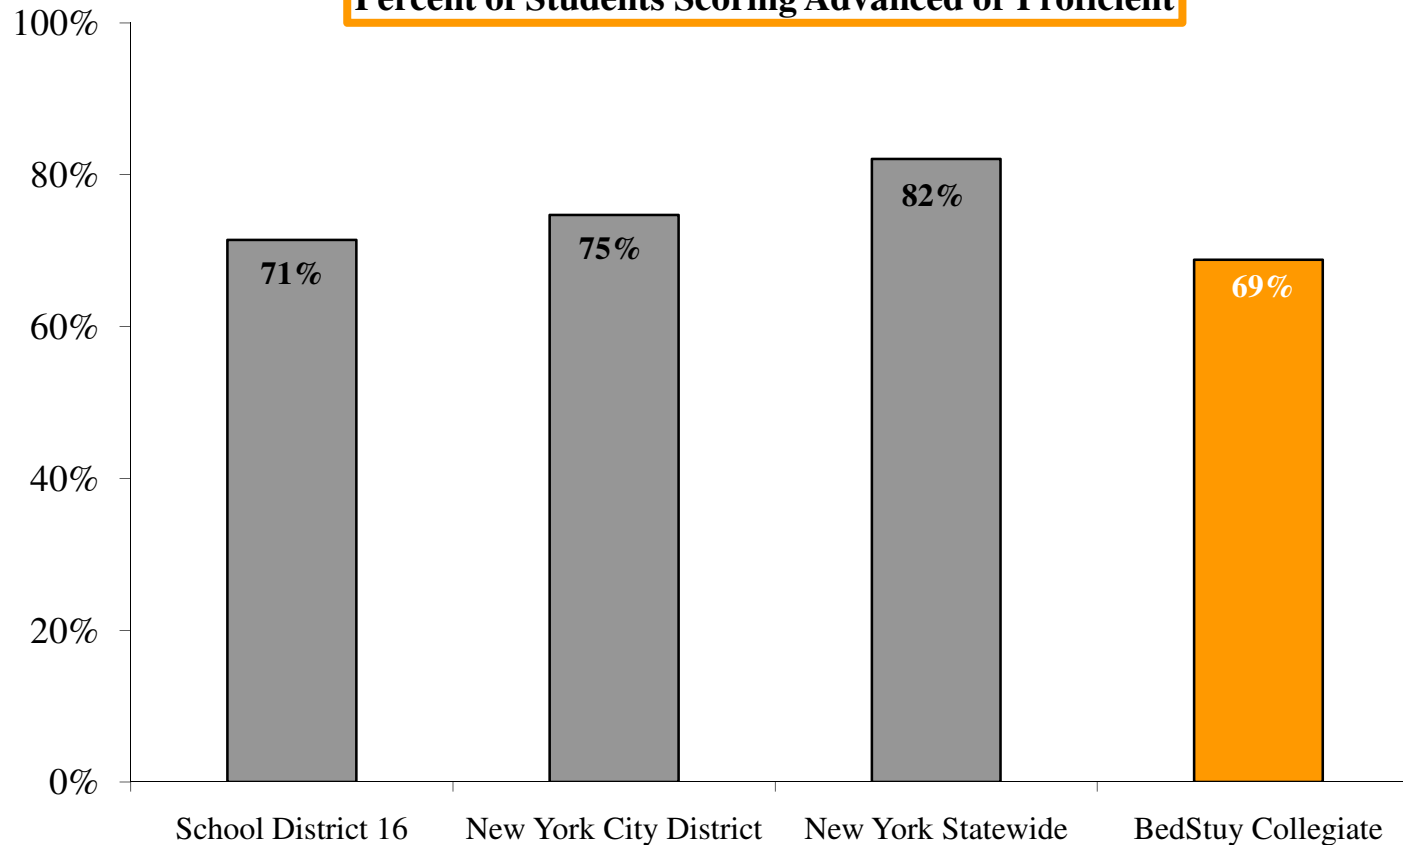

Bedford Stuyvesant Collegiate – 5th Grade ELA

**Bedford Stuyvesant Collegiate Charter School
2009 New York State ELA Exam
5th Grade (Class of 2016)
Percent of Students Scoring Advanced or Proficient**