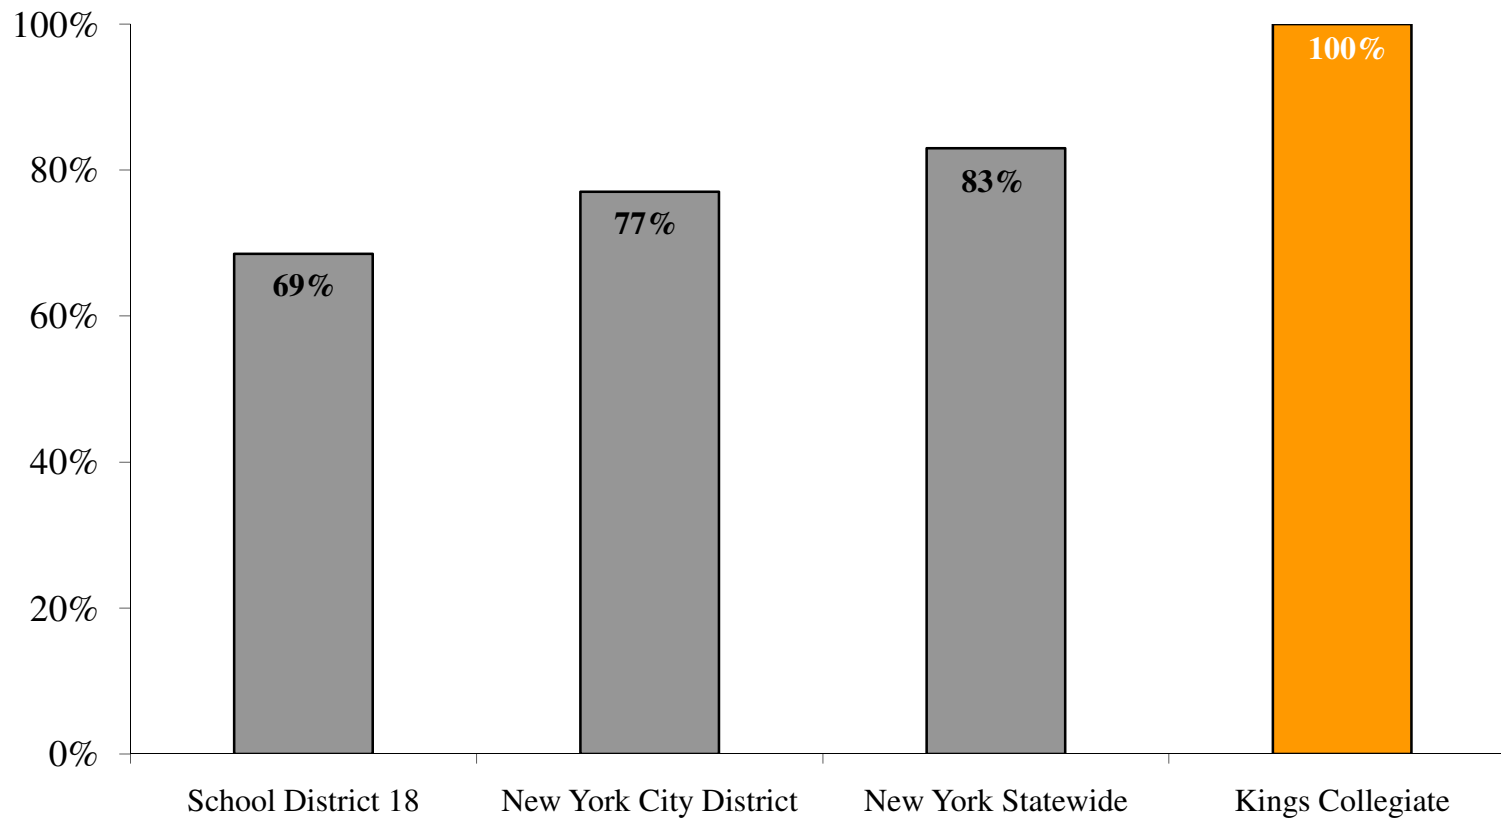

Kings Collegiate – 6th Grade Math

**Kings Collegiate Charter School
2009 New York State Math Exam
6th Grade (Class of 2015)
Percent of Students Scoring Advanced or Proficient**