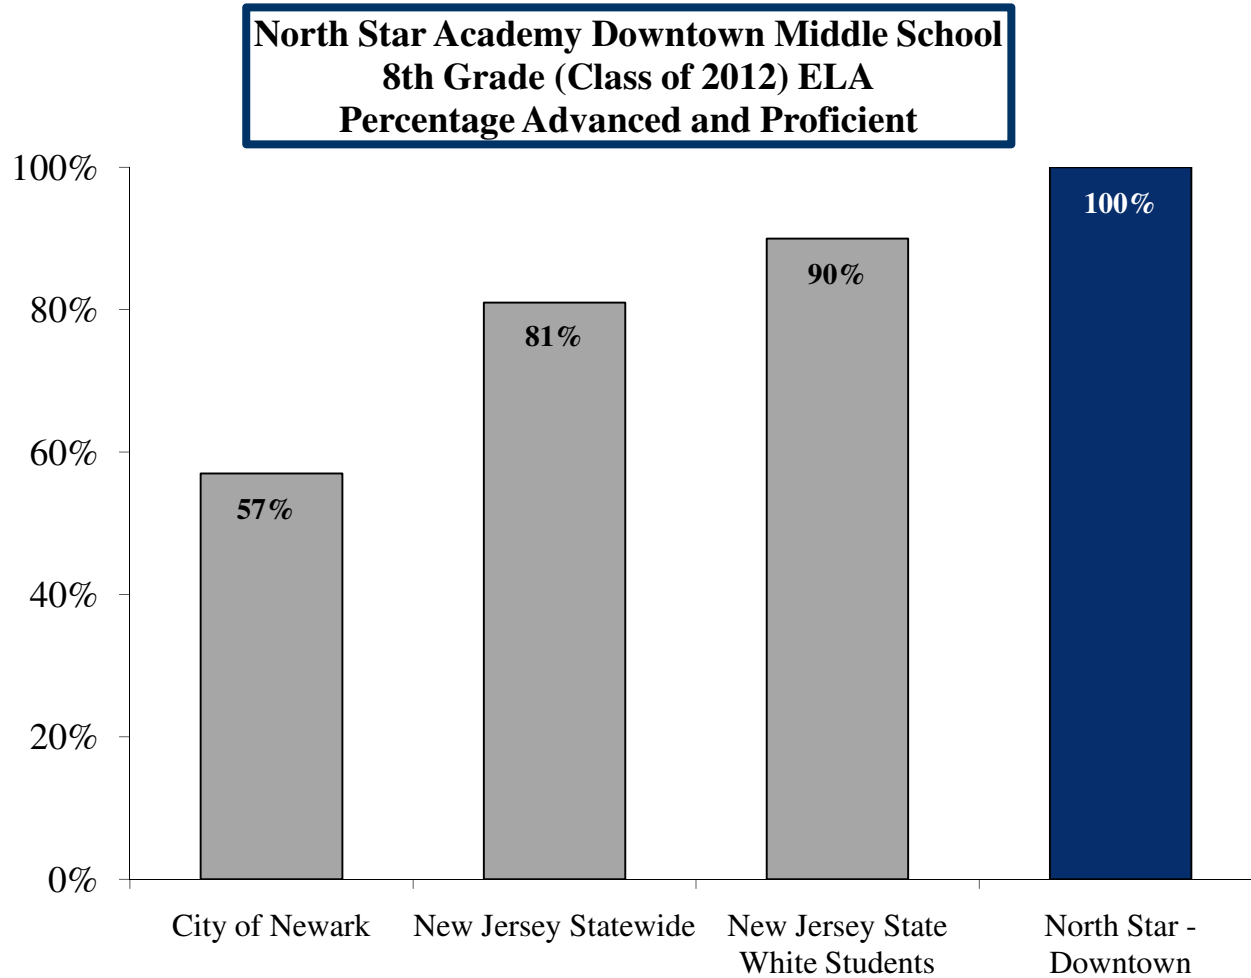

North Star Middle School, Downtown- 8th Grade ELA