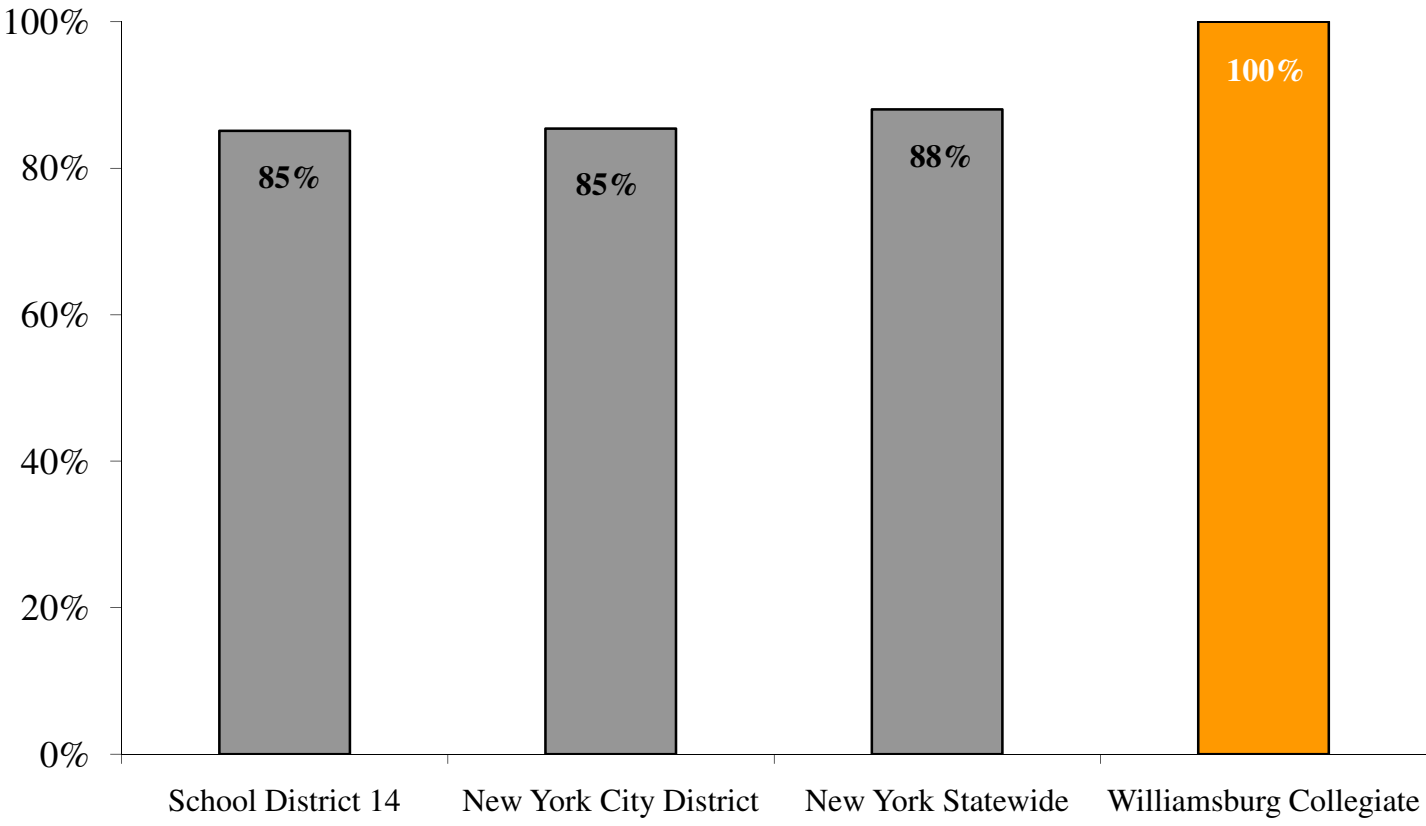

Williamsburg Collegiate – 5th Grade Math

**Williamsburg Collegiate Charter School
2009 New York State Math Exam
5th Grade (Class of 2016)
Percent of Students Scoring Advanced or Proficient**