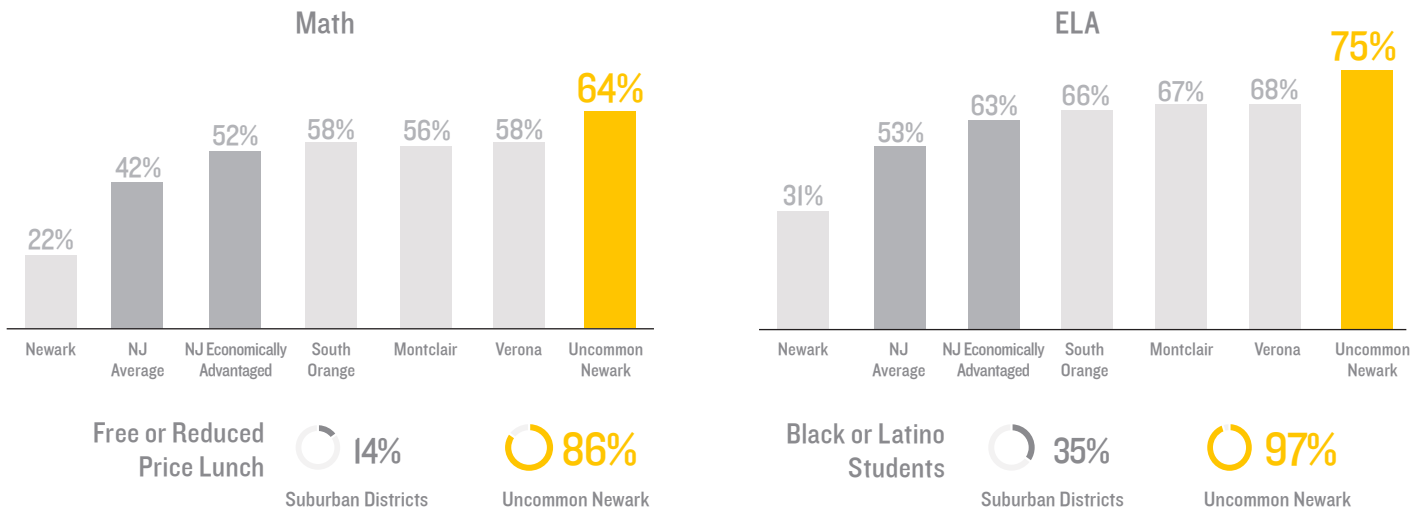

2017 New Jersey PARCC Results

Uncommon Newark

#1

North Star Academy is the highest-performing charter network in New Jersey.

North Star Academy students outperformed economically-advantaged students across New Jersey.

2X

Uncommon Newark students scored the highest level, Level 5, at twice the statewide rate in ELA.

In 2014, Newark Public Schools asked Uncommon to turn around a district school. Today, North Star Academy Alexander Street Elementary School (AES) students are outperforming the state in both math and ELA.