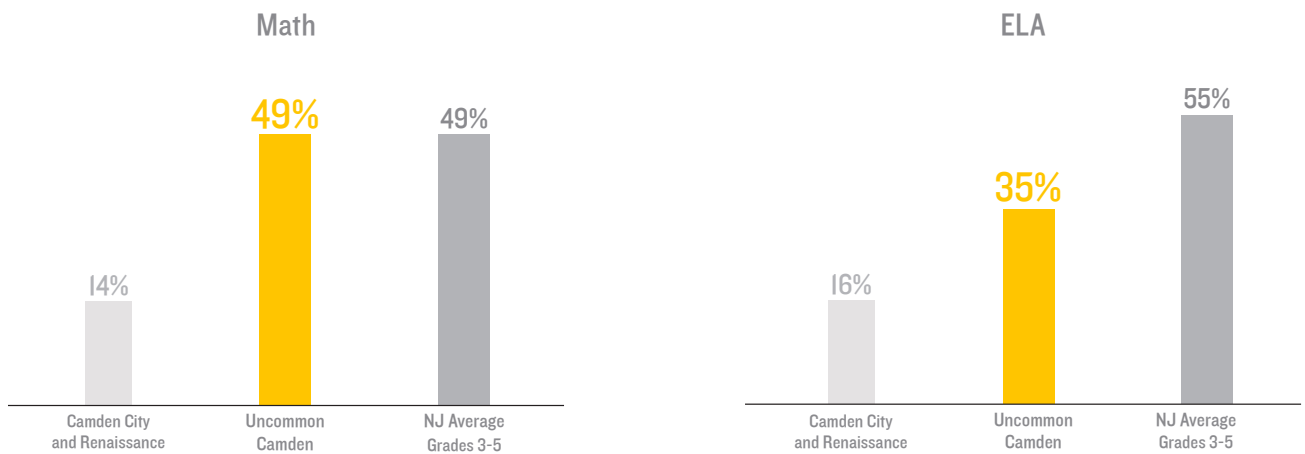

2X

Uncommon Newark students scored the highest level, Level 5, at twice the statewide rate in ELA.

In 2014, Newark Public Schools asked Uncommon to turn around a district school. Today, North Star Academy Alexander Street Elementary School (AES) students are outperforming the state in both math and ELA.

2017 New Jersey PARCC Results

Uncommon Camden

#1

Camden Prep outperformed every other Renaissance and district school in Camden.

Uncommon Camden Prep students matched the state in math and outperformed every other Renaissance and district school in Camden by more than 11 percentage points in ELA.