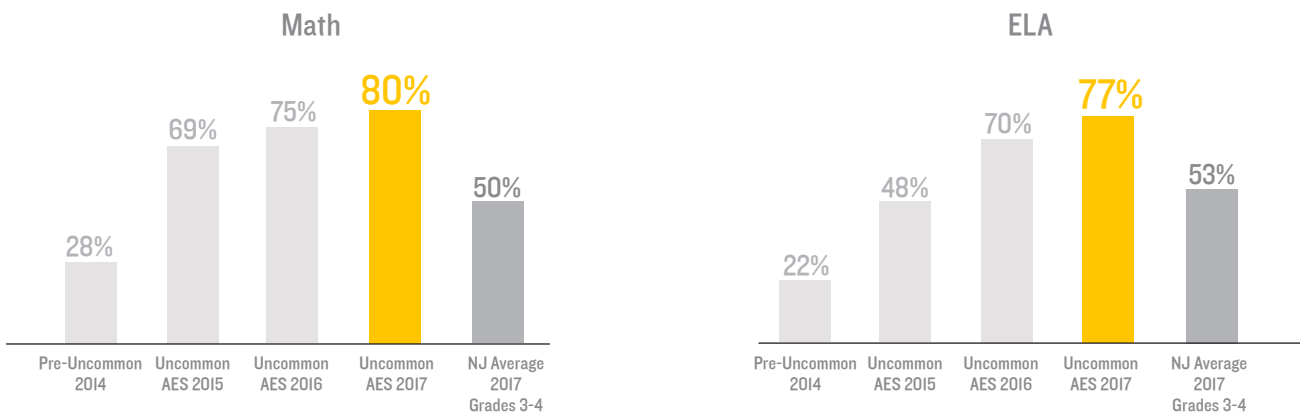

2017 New Jersey PARCC Results

Uncommon Newark

#1

North Star Academy is the highest-performing charter network in New Jersey.

North Star Academy students outperformed economically-advantaged students across New Jersey.

2X

Uncommon Newark students scored the highest level, Level 5, at twice the statewide rate in ELA.

In 2014, Newark Public Schools asked Uncommon to turn around a district school. Today, North Star Academy Alexander Street Elementary School (AES) students are outperforming the state in both math and ELA.